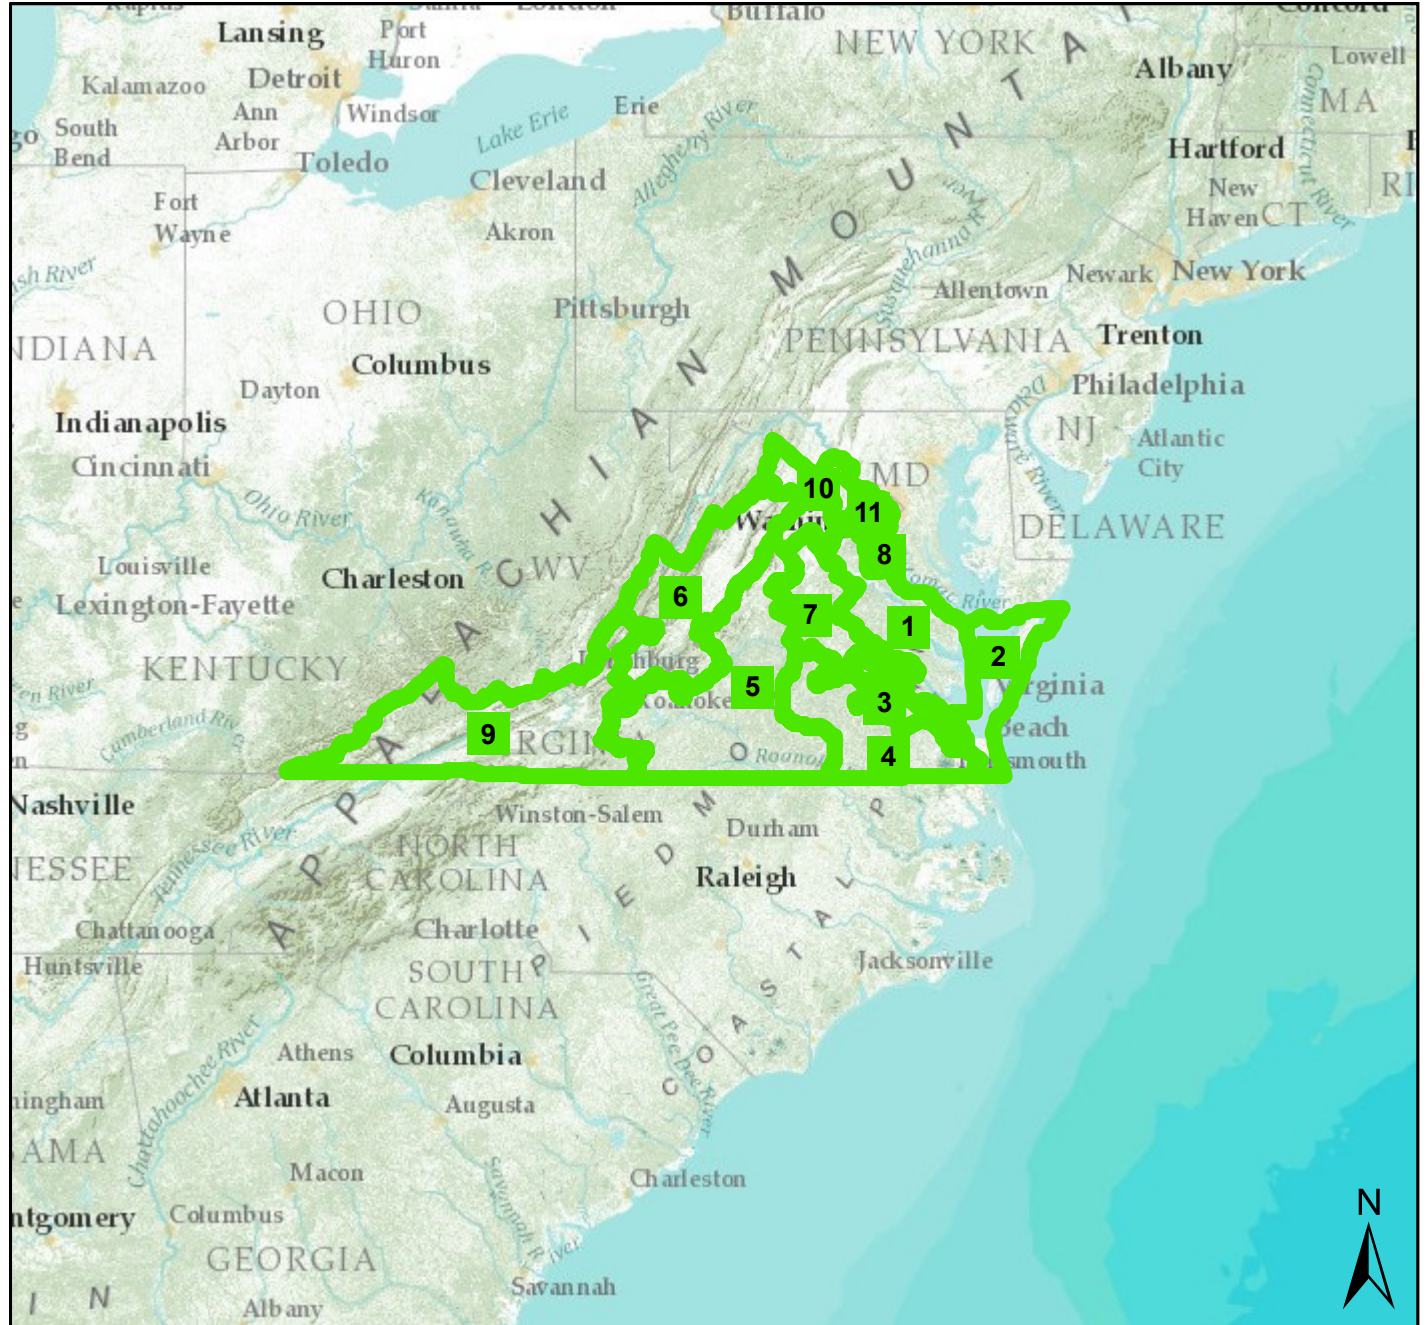

Legend

 Current Congressional (2012 HB251)

1 inch = 770,473 feet

0 30 60 120 180 240
Miles