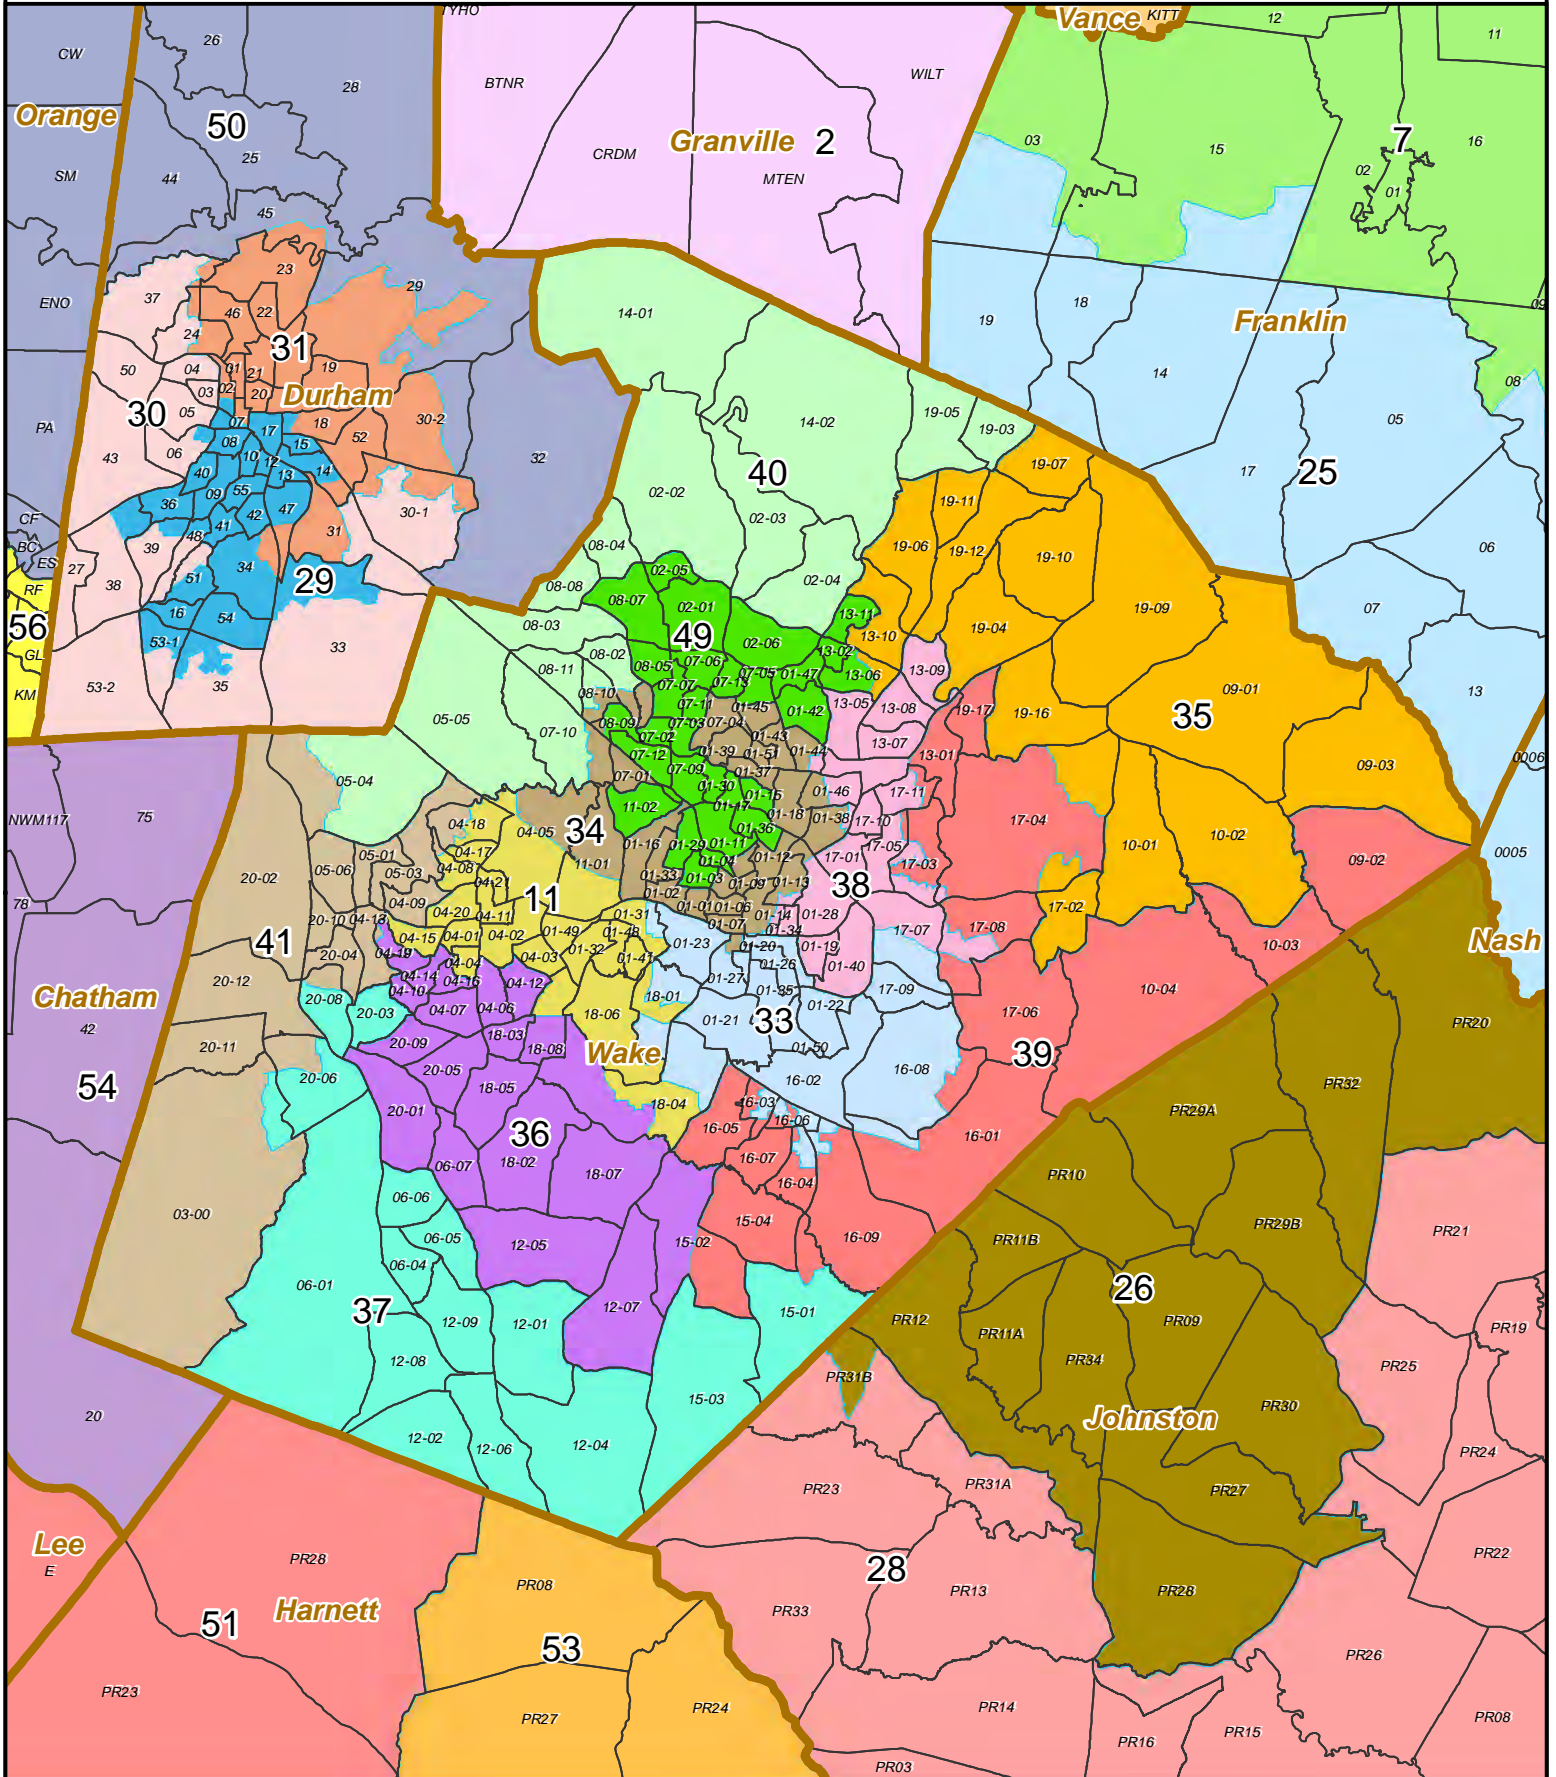

# EXHIBIT 8

# Lewis-Dollar-Dockham 4 - Wake County

  State  
   County  
   VTD  
   Coastline