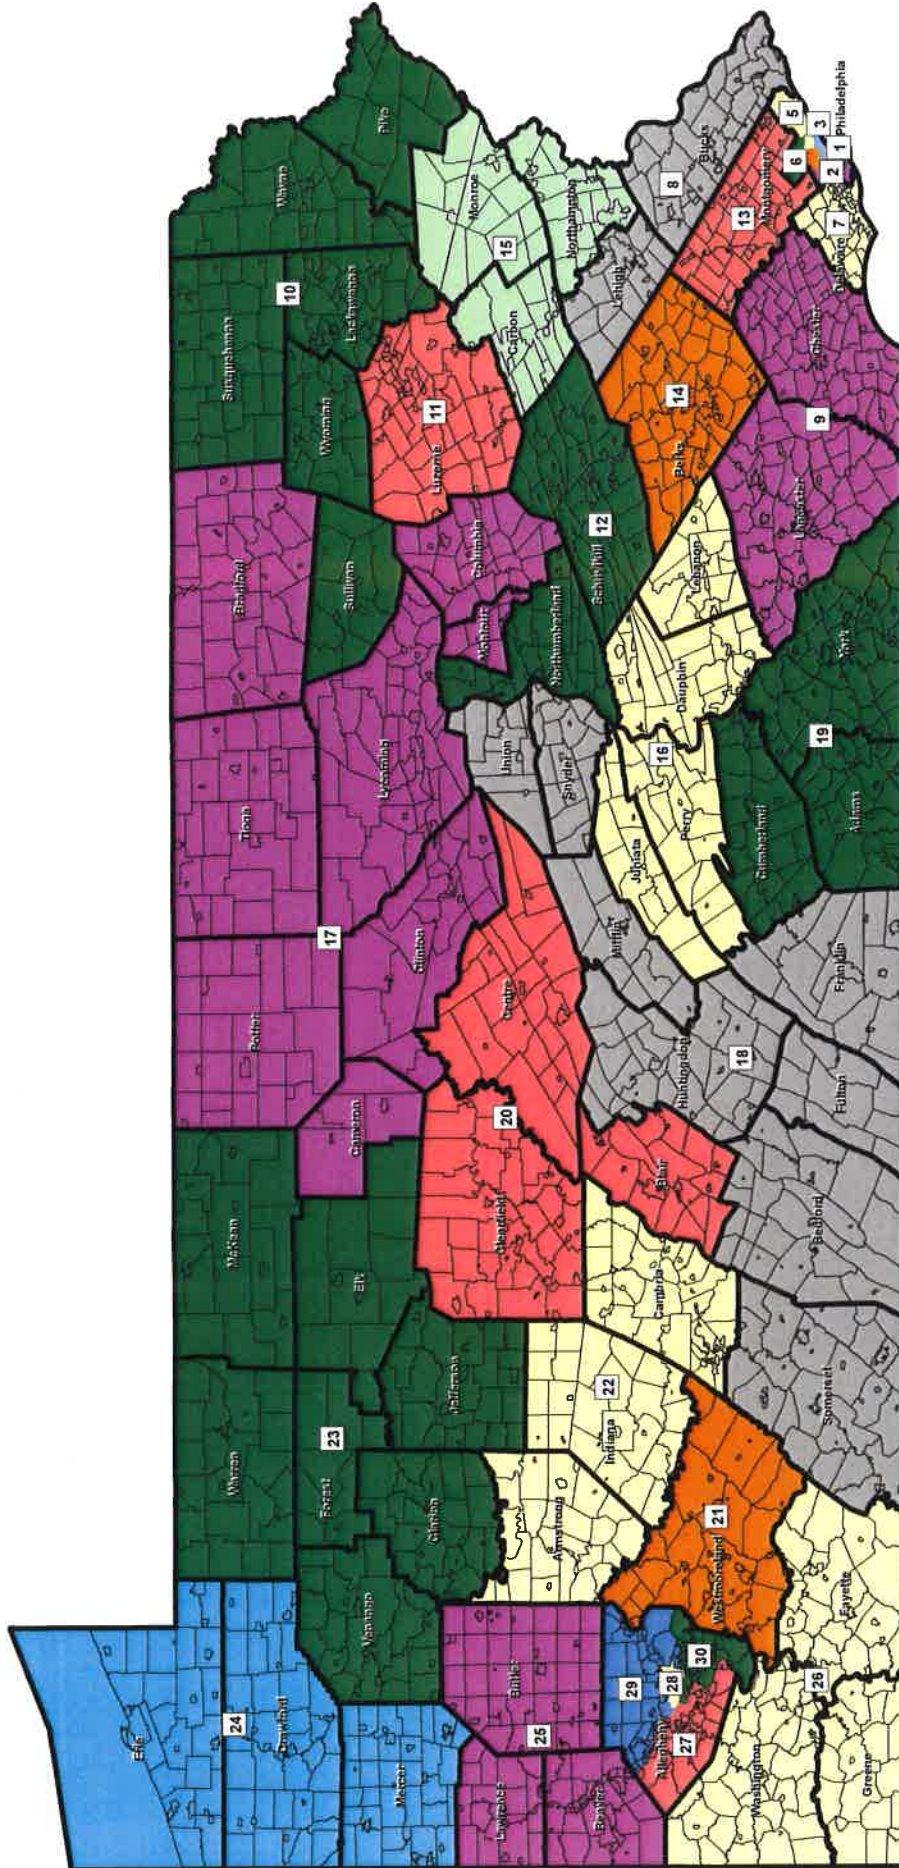

Pennsylvania Congressional Districts Act 119 of 1943

“Pennsylvania Congressional Districts Act 119 of 1943.” *Congressional Redistricting*,
16 Jan. 2013, <http://www.redistricting.state.pa.us/Maps/index.cfm>

App. 0001

0576

**Pennsylvania Congressional Districts
Act 464 of 1951**

“Pennsylvania Congressional Districts Act 464 of 1951.” *Congressional Redistricting*,
16 Jan. 2013, <http://www.redistricting.state.pa.us/Maps/index.cfm>

App. 0002

0577