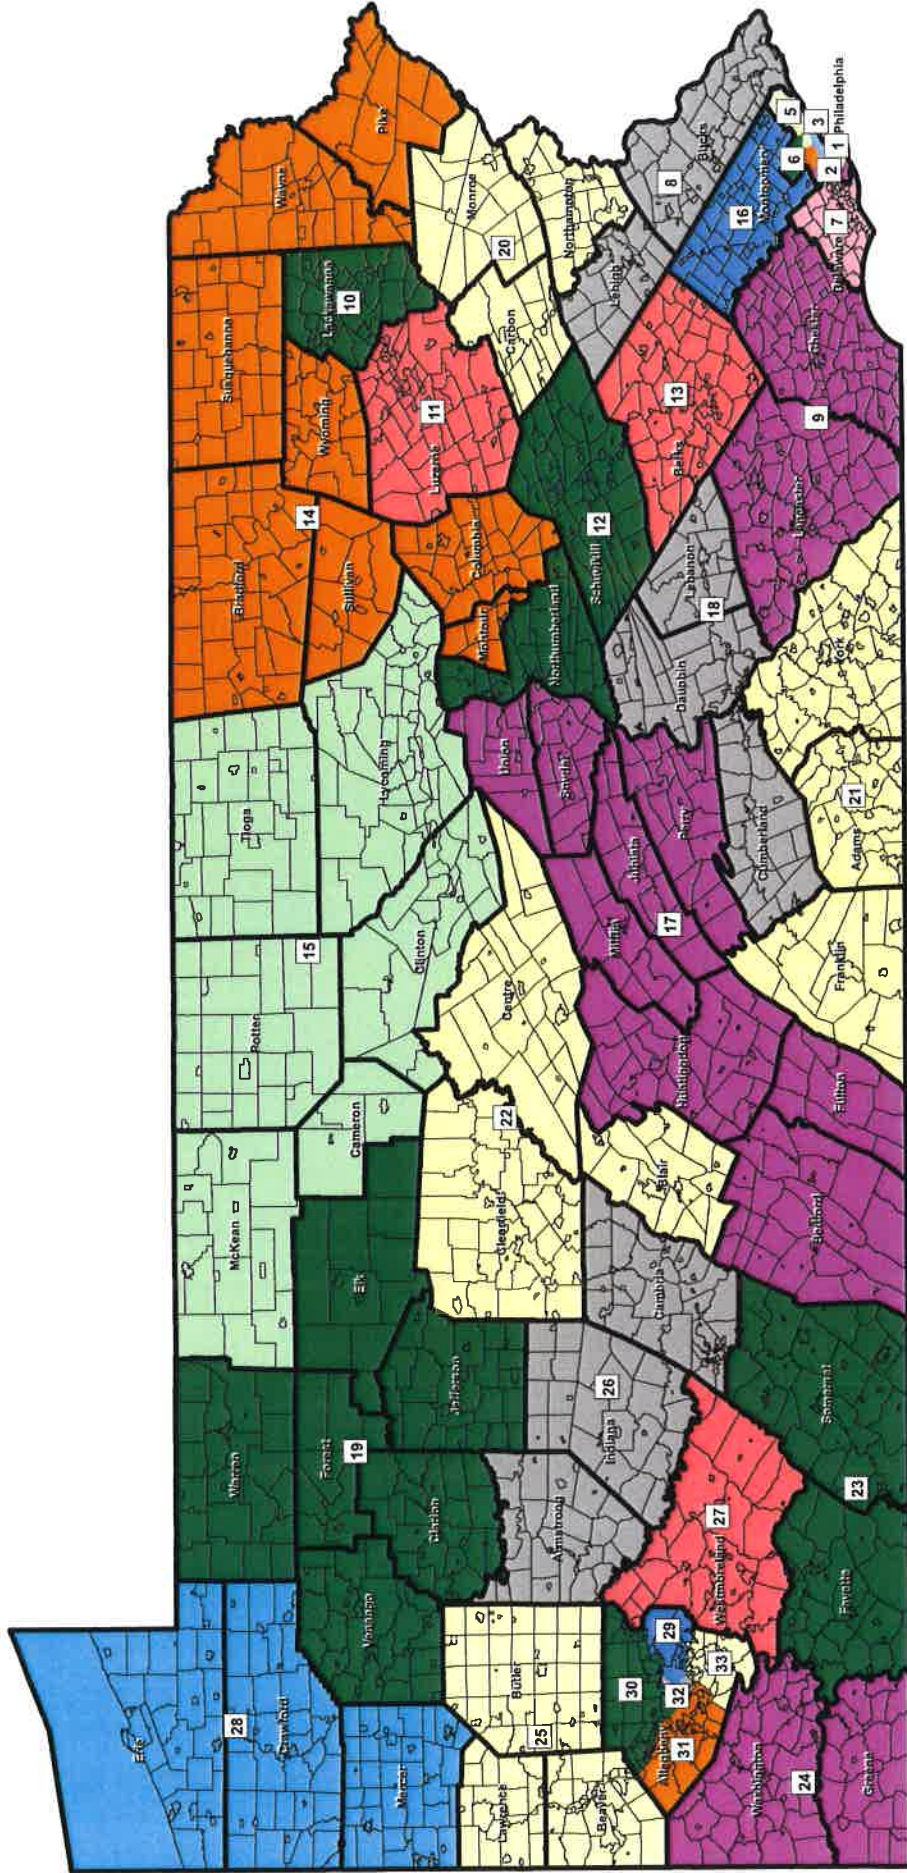

Pennsylvania Congressional Districts Act 119 of 1943

“Pennsylvania Congressional Districts Act 119 of 1943.” *Congressional Redistricting*,
16 Jan. 2013, <http://www.redistricting.state.pa.us/Maps/index.cfm>

App. 0001

0576

**Pennsylvania Congressional Districts
Act 464 of 1951**

“Pennsylvania Congressional Districts Act 464 of 1951.” *Congressional Redistricting*,
16 Jan. 2013, <http://www.redistricting.state.pa.us/Maps/index.cfm>

App. 0002

0577