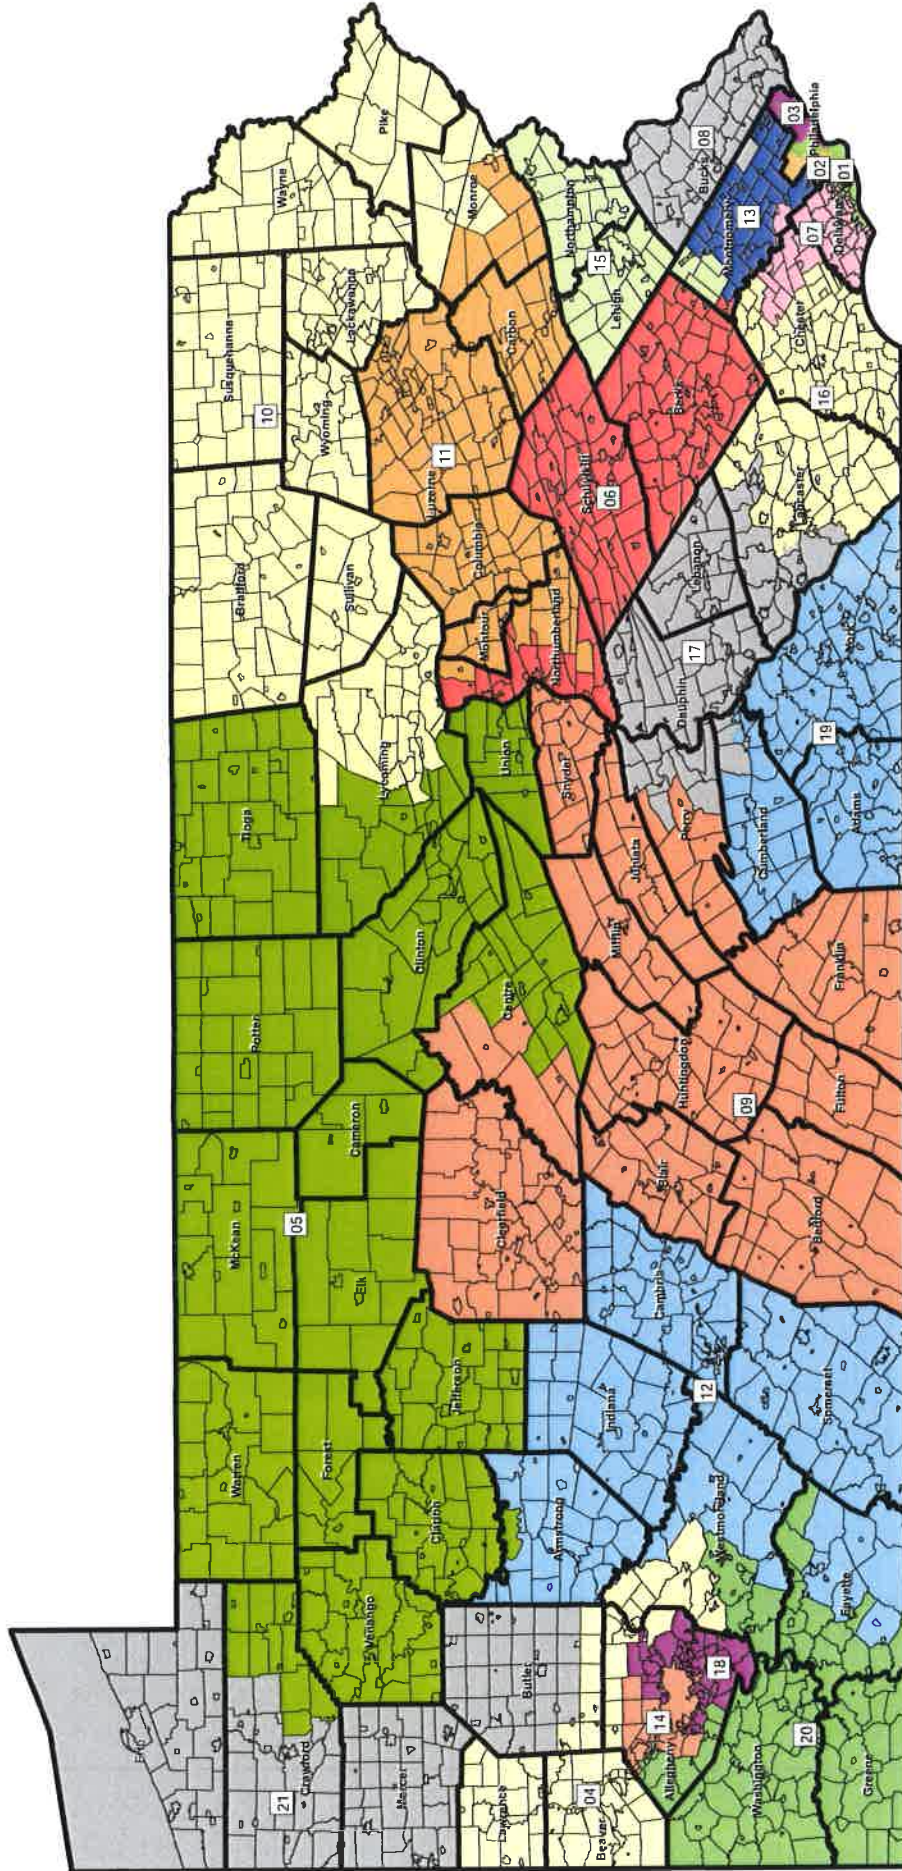

Pennsylvania Congressional Districts  
Act 42 of 1982

“Pennsylvania Congressional Districts Act 42 of 1982.” *Congressional Redistricting*,  
21 June 2012, <http://www.redistricting.state.pa.us/Maps/index.cfm>

App. 0005

0580

**Pennsylvania Congressional Districts**  
**Enacted by order of the Supreme Court of Pennsylvania 10 March 1992**

“Pennsylvania Congressional Districts. Enacted by order of the Supreme Court on March 10, 1992.” *Congressional Redistricting*,  
21 June, 2012, <http://www.redistricting.state.pa.us/Maps/index.cfm>

App. 0006

0581