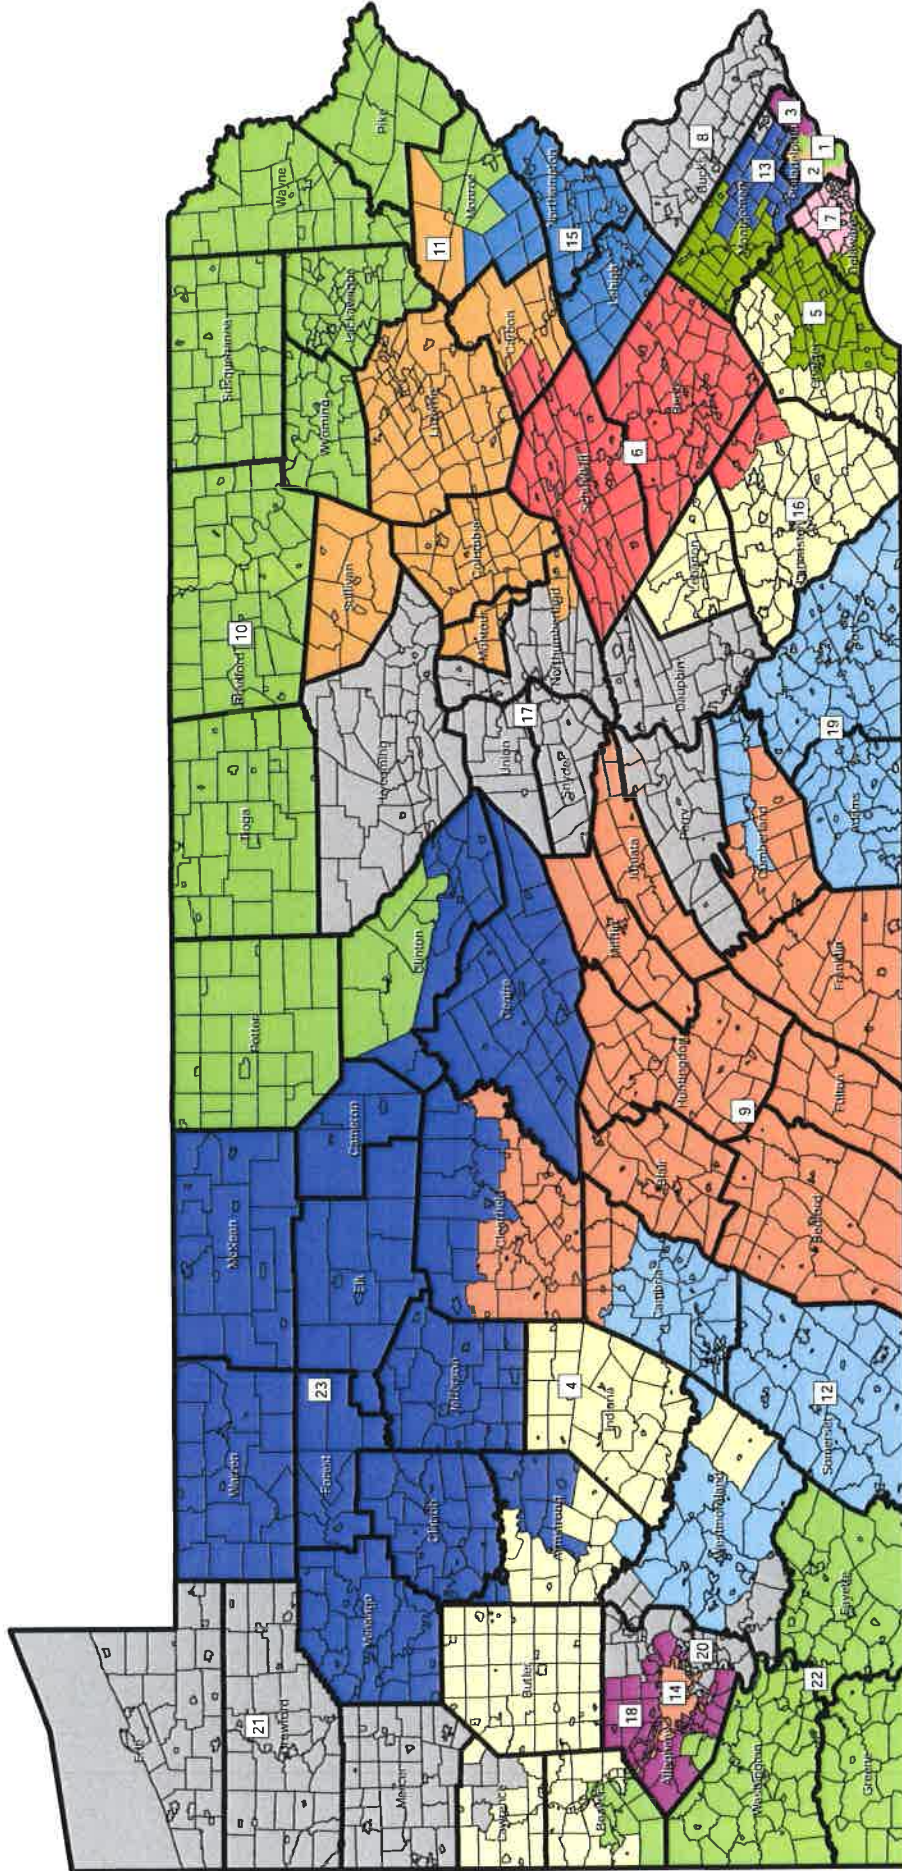

Pennsylvania Congressional Districts  
Act 42 of 1982

“Pennsylvania Congressional Districts Act 42 of 1982.” *Congressional Redistricting*,  
21 June 2012, <http://www.redistricting.state.pa.us/Maps/index.cfm>

App. 0005

0580

**Pennsylvania Congressional Districts**  
**Enacted by order of the Supreme Court of Pennsylvania 10 March 1992**

“Pennsylvania Congressional Districts. Enacted by order of the Supreme Court on March 10, 1992.” *Congressional Redistricting*,  
21 June, 2012, <http://www.redistricting.state.pa.us/Maps/index.cfm>

App. 0006

0581