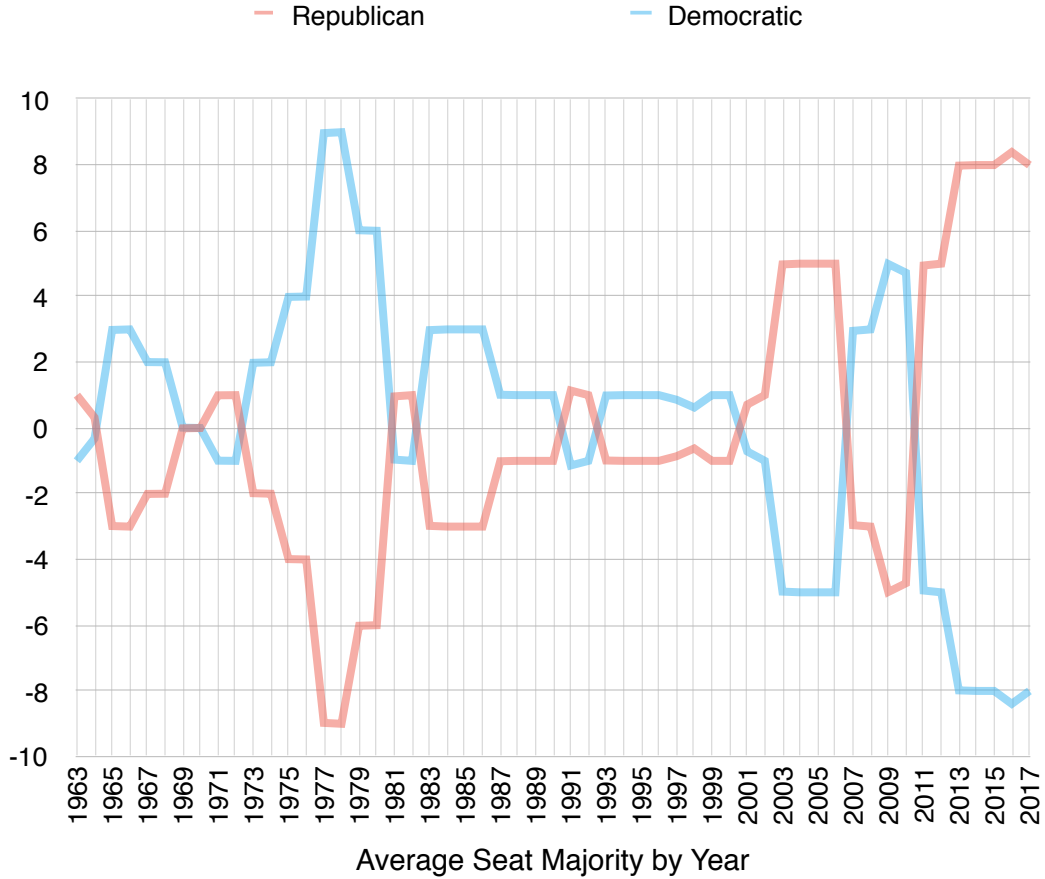

# **EXHIBIT E**

Data Source: <https://github.com/unitedstates/congress-legislators>

"This database is maintained through a combination of manual edits by volunteers (from GovTrack, ProPublica, MapLight, FiveThirtyEight, and others)..."