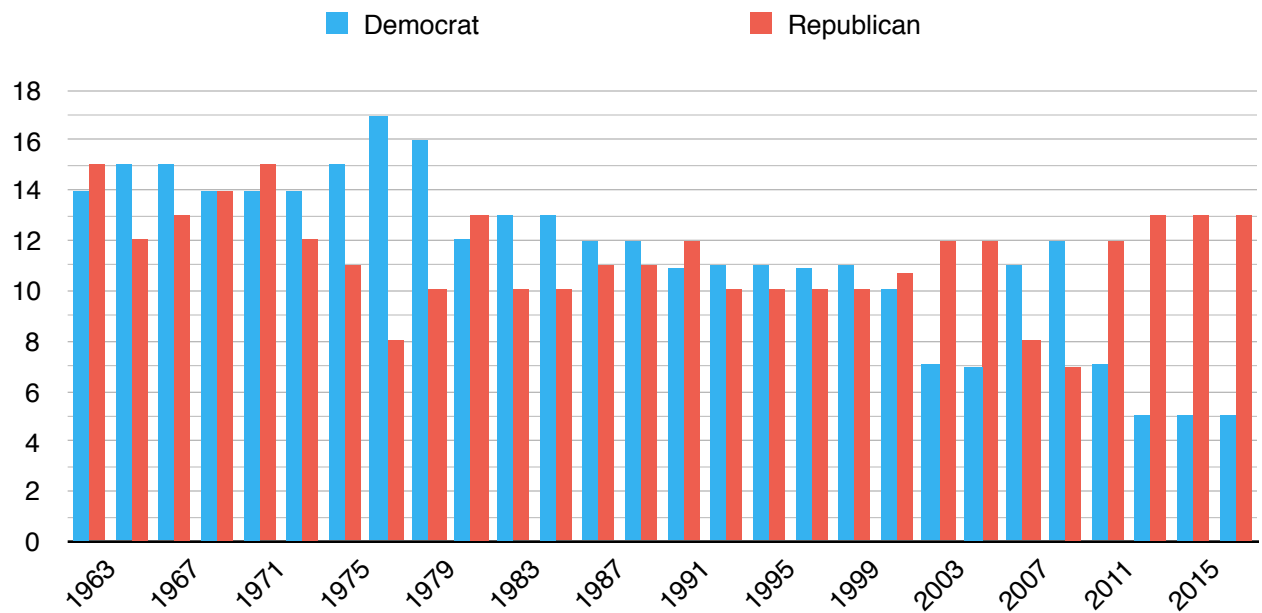

# **EXHIBIT E**

Data Source: <https://github.com/unitedstates/congress-legislators>

"This database is maintained through a combination of manual edits by volunteers (from GovTrack, ProPublica, MapLight, FiveThirtyEight, and others)..."