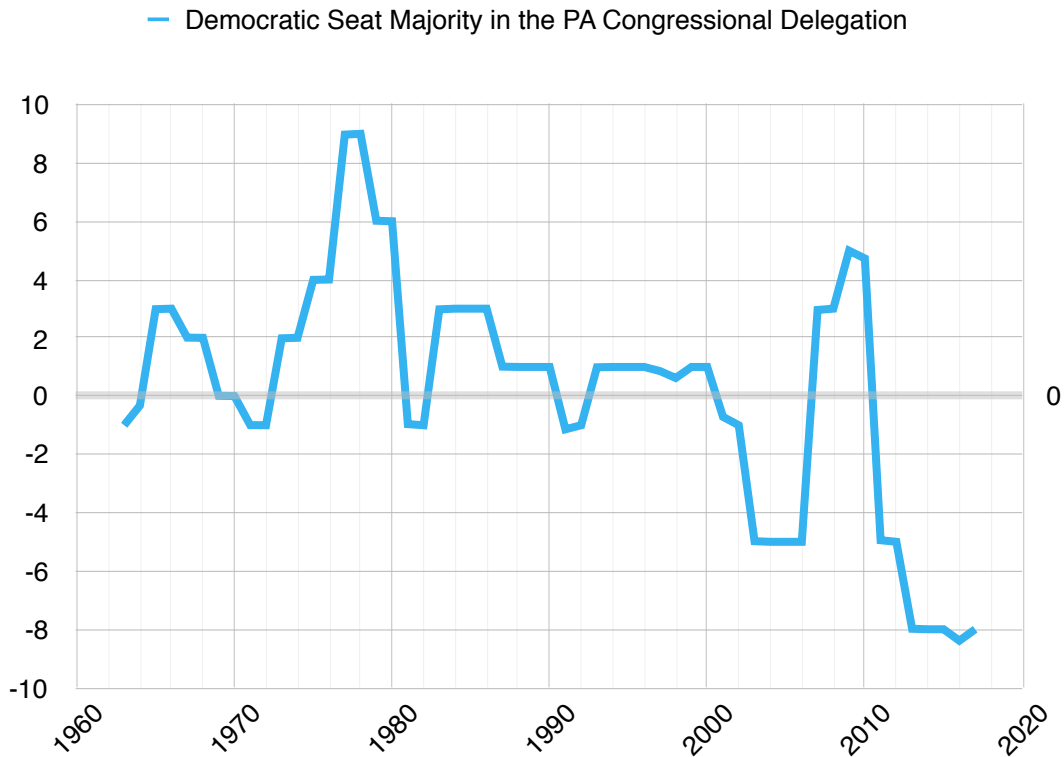

# **EXHIBIT E**

Data Source: <https://github.com/unitedstates/congress-legislators>

"This database is maintained through a combination of manual edits by volunteers (from GovTrack, ProPublica, MapLight, FiveThirtyEight, and others)..."