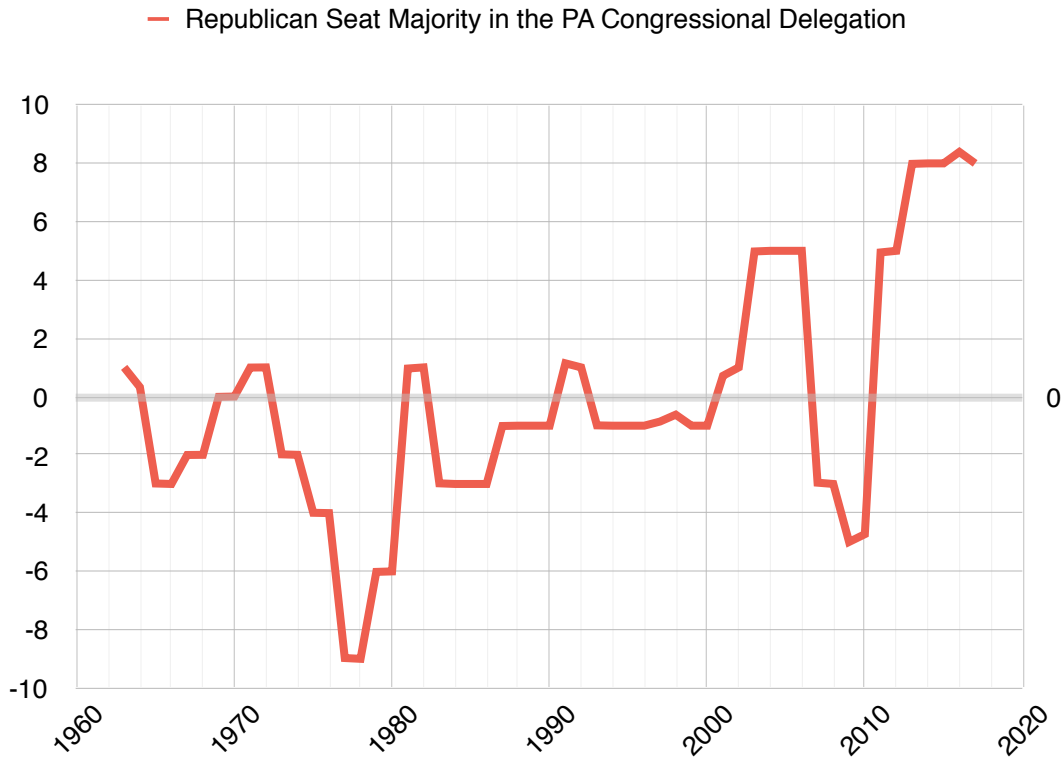

# **EXHIBIT E**

Data Source: <https://github.com/unitedstates/congress-legislators>

"This database is maintained through a combination of manual edits by volunteers (from GovTrack, ProPublica, MapLight, FiveThirtyEight, and others)..."