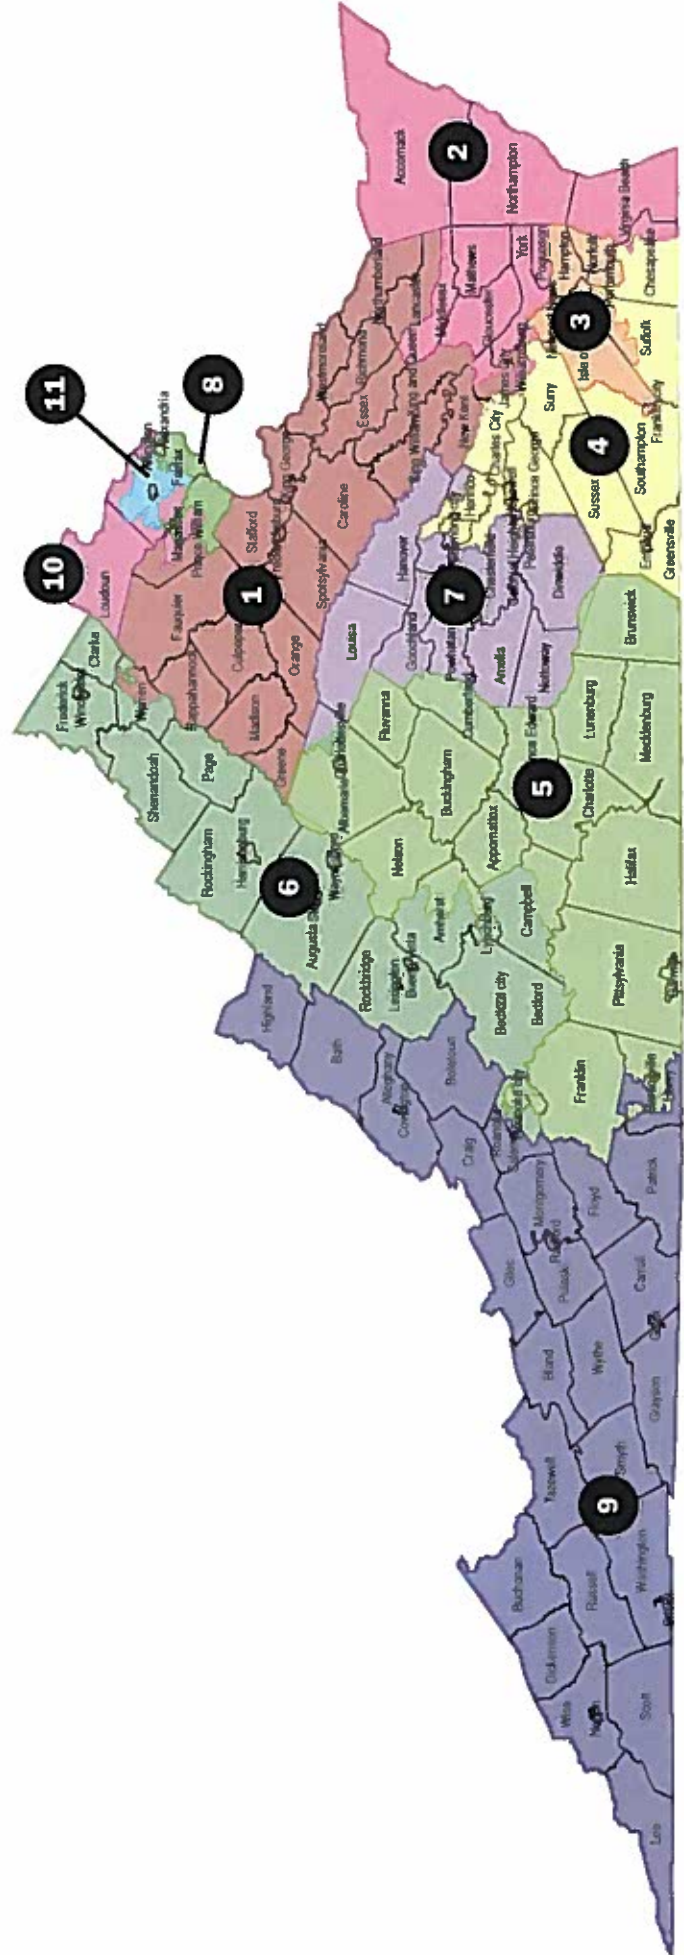

## EXHIBIT D

Roanoke Area

Central Virginia

Tidewater Area

Northern Virginia

Source: Division of Legislative Services (8/2015) with color modification.