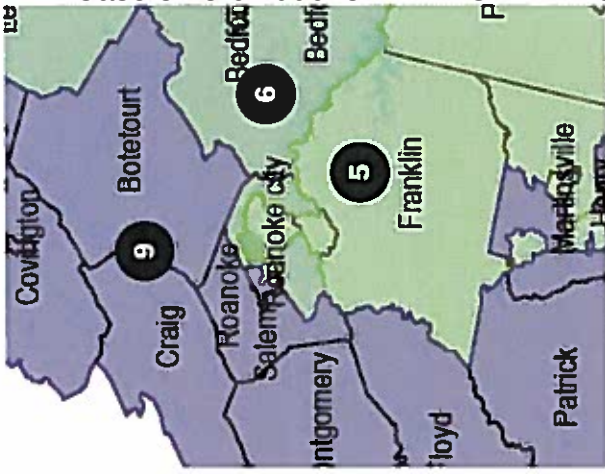

## EXHIBIT D

Roanoke Area

Central Virginia

Tidewater Area

Northern Virginia

Source: Division of Legislative Services (8/2015) with color modification.