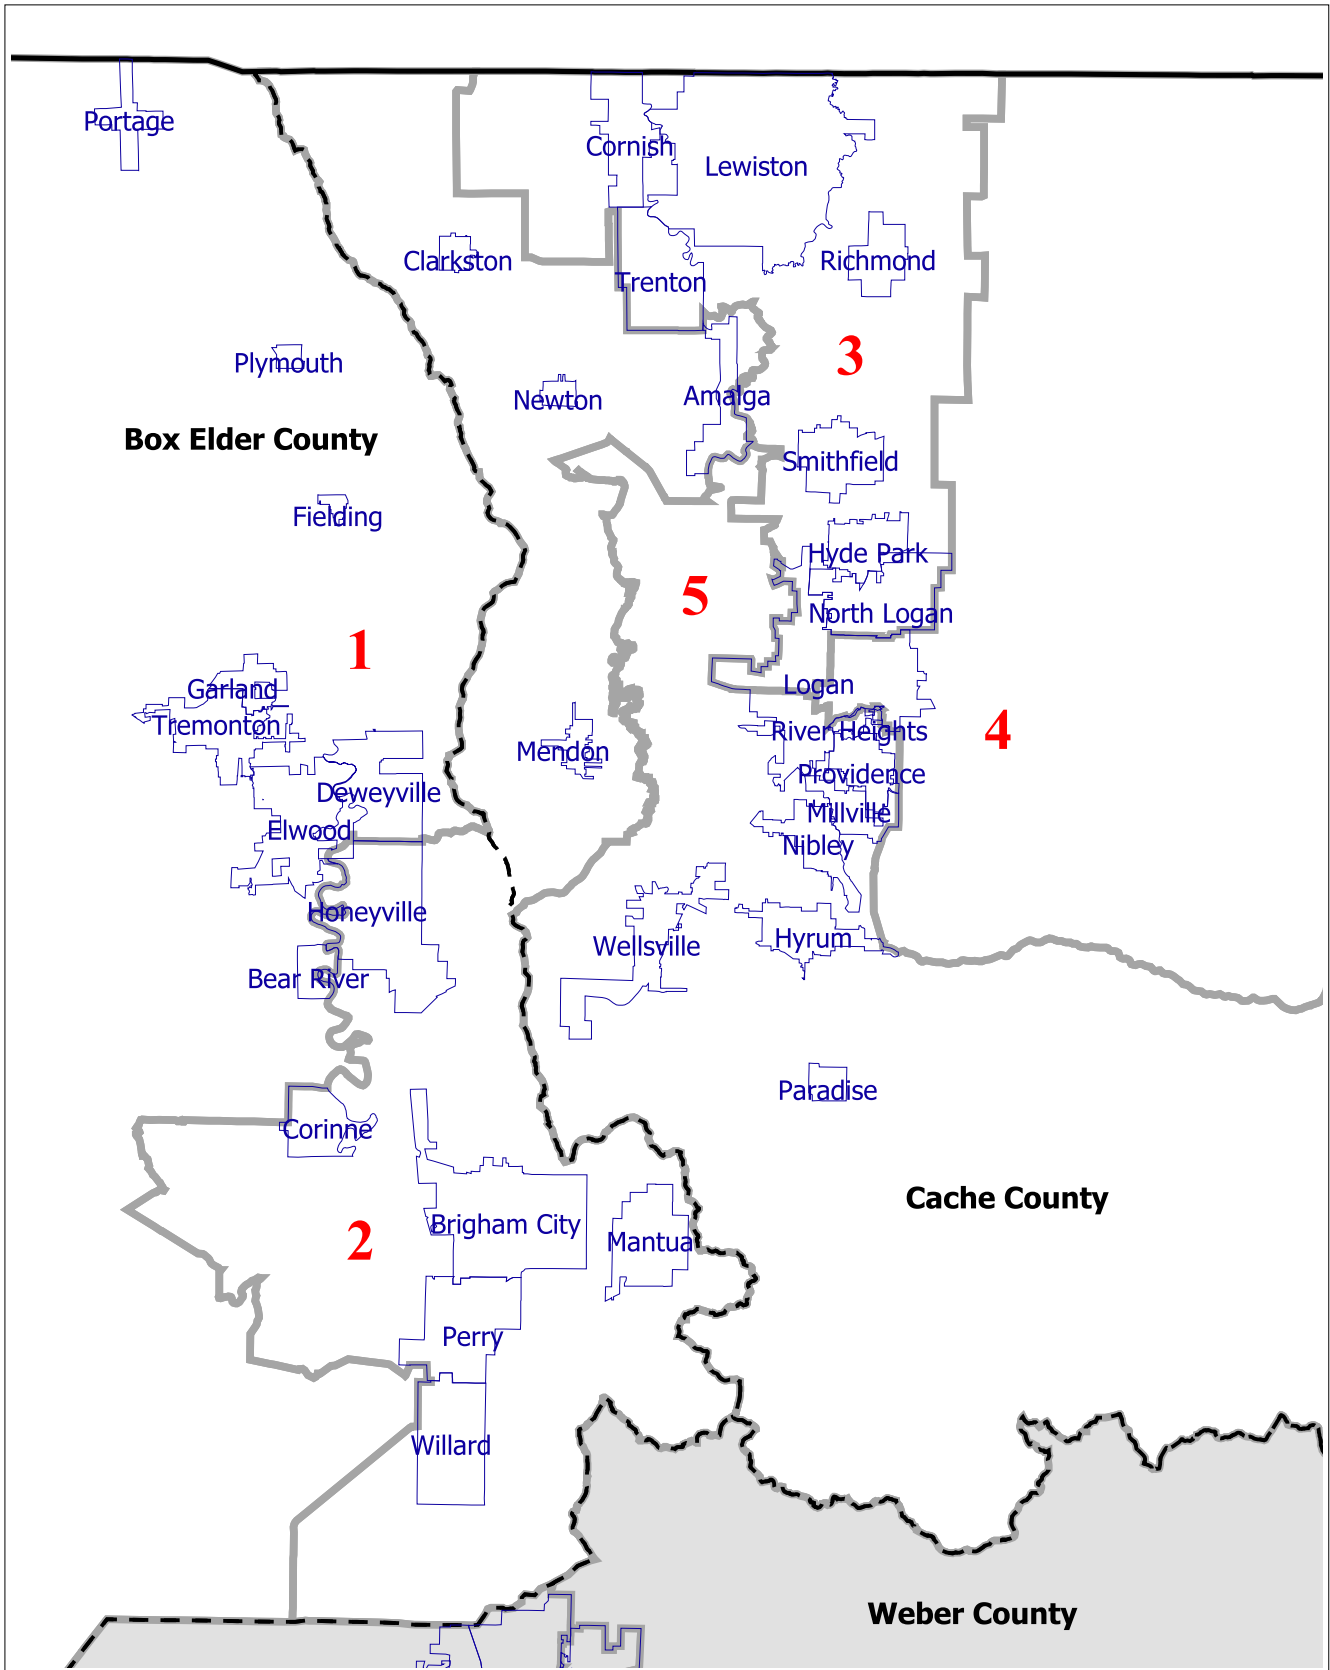

District Location 		District		Major Roads
		State Bndry		Local Streets
		Counties		Railroads
		Cities		
		District Bndry		

State Overview
Utah House of Representatives

- 1 District
- State Bndry
- Counties
- Cities
- District Bndry
- Major Roads
- Local Streets
- Railroads

Box Elder and Cache Counties
Utah House of Representatives

District Location

- 1 District
- State Bndry
- Counties
- Cities
- District Bndry
- Major Roads
- Local Streets
- Railroads

Weber and Davis Counties
Utah House of Representatives

District Location 	 District	 Major Roads
	 State Bndry	 Local Streets
	 Counties	 Railroads
	 Cities	
	 District Bndry	

Salt Lake County
Utah House of Representatives

District Location 	District	Major Roads
	State Bndry	Local Streets
	Counties	Railroads
	Cities	
	District Bndry	