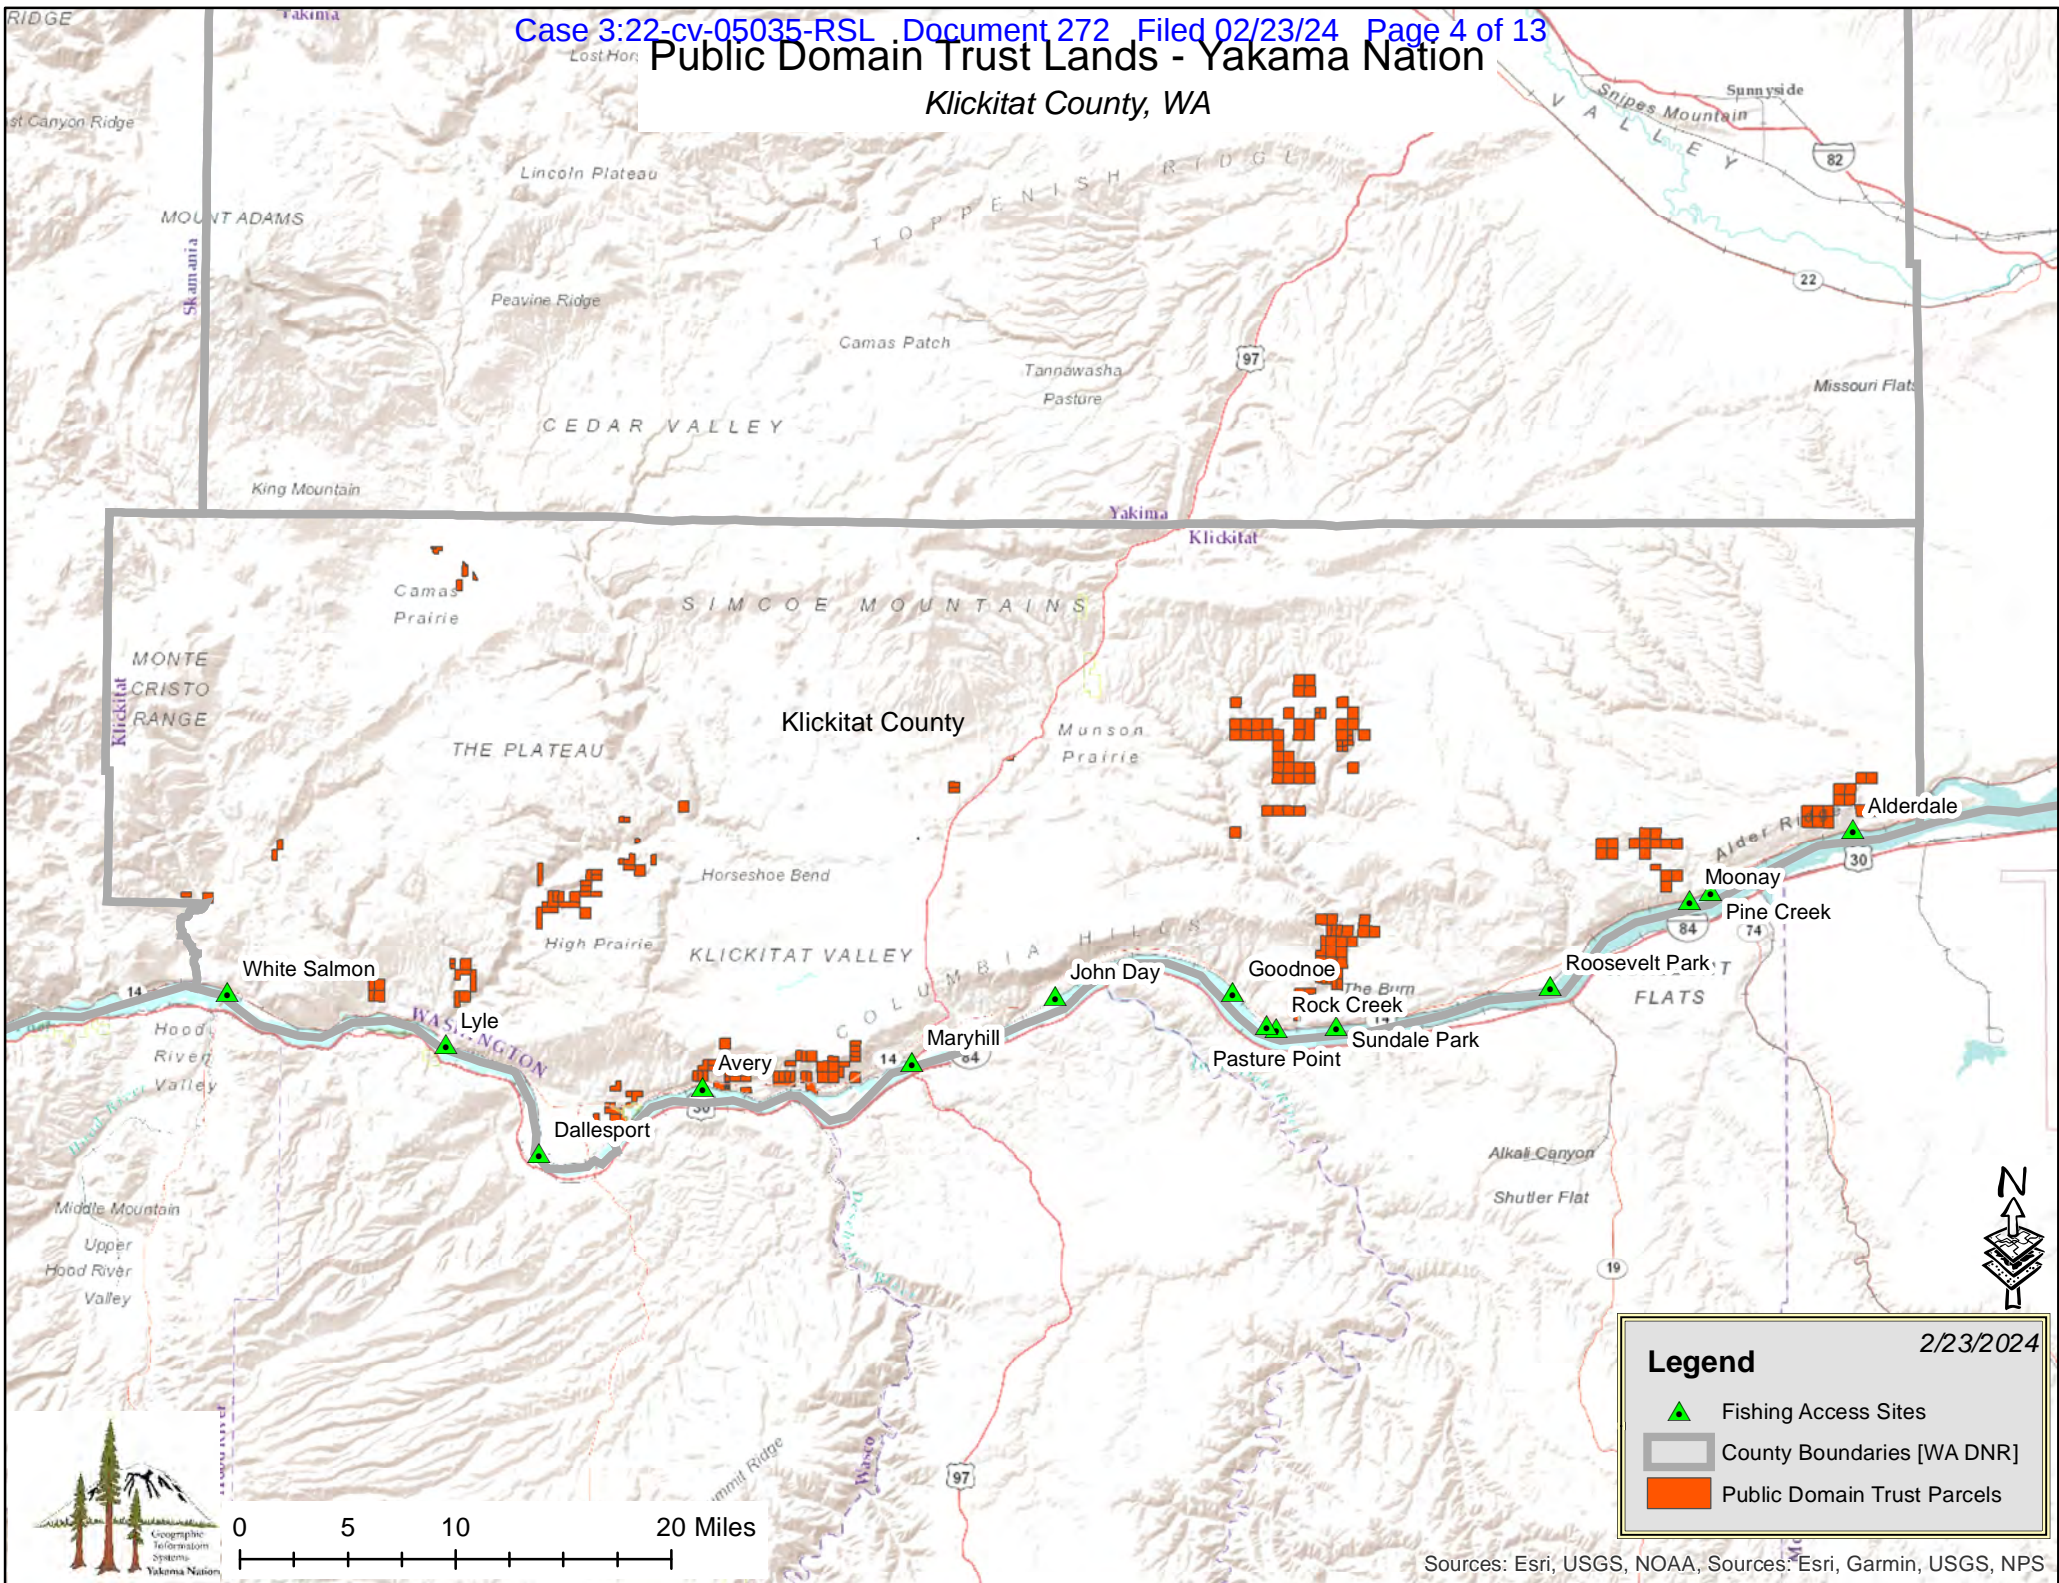

Public Domain Trust Lands - Yakama Nation

Klickitat County, WA

Public Domain Trust Lands – Yakama Nation, Klickitat County, WA (Feb. 23, 2024)

LST	Acres	PubDomainN	Lat	Long_	TwngRngSec	SEC	TWP	RGE
V-1009	0	Vancouver Allotments	45.66331961	-120.9759512	2-15.18	18	2	15
V-105	160	Vancouver Allotments	45.90684063	-120.505602	5-18.24	24	5	18
VH-0544	81	Vancouver Allotments	45.84159607	-121.1108222	4-14.7	7	4	14
V-121	160	Vancouver Allotments	45.93608353	-120.4545651	5-19.8	8	5	19
V-114	160	Vancouver Allotments	45.89951156	-120.515815	5-18.23	23	5	18
VH-4728	160	Vancouver Allotments	45.85059602	-121.0563451	4-14.9	9	4	14
V-136	160	Vancouver Allotments	45.87784535	-120.4548792	5-19.32	32	5	19
V-84	160	Vancouver Allotments	45.74616901	-120.4240618	3-19.15	15	3	19
V-87	160	Vancouver Allotments	45.76767798	-120.3928615	3-19.2	2	3	19
V-51	80	Vancouver Allotments	45.79095202	-121.139481	4-13.35	35	4	13
V-115	160	Vancouver Allotments	45.89966413	-120.5261642	5-18.23	23	5	18
V-113	160	Vancouver Allotments	45.90703121	-120.5260731	5-18.23	23	5	18
V-1015	0	Vancouver Allotments	45.83033884	-120.8310375	4-16.17	17	4	16
WW-14	0	Walla Walla Allotments	45.82643297	-120.1429487	4-21.14	14	4	21
VH-02070	80	Vancouver Allotments	45.7891901	-121.1732985	4-13.34	34	4	13
VH-5519	0	Vancouver Allotments	45.72838253	-121.3468905	3-12.19	19	3	12
MTV-182	160	Vancouver Allotments Mineral Rights	45.7180581	-120.4645311	3-19.29	29	3	19
V-179 & V179 A-F	0	Vancouver Allotments	45.66466999	-121.0111184	2-14.14	14	2	14
V-179 & V179 A-F	0	Vancouver Allotments	45.66444599	-121.01068	2-14.14	14	2	14
V-204	160	Vancouver Allotments	45.92141549	-120.5259668	5-18.14	14	5	18
V-112	160	Vancouver Allotments	45.90681218	-120.5157905	5-18.23	23	5	18
V-95	160	Vancouver Allotments	45.92158952	-120.4232988	5-19.15	15	5	19
V-119	160	Vancouver Allotments	45.91436519	-120.4749048	5-19.18	18	5	19
MV-120	0	Vancouver Allotments Mineral Rights	45.91623535	-120.4471321	5-19.16 NW1/4 SW1/4 Lot 3	16	5	19
V-122	160	Vancouver Allotments	45.92881268	-120.4545932	5-19.8	8	5	19
V-123	160	Vancouver Allotments	45.92886878	-120.4651933	5-19.8	8	5	19
MV-120	0	Vancouver Allotments Mineral Rights	45.91259445	-120.4471108	5-19.16 SW1/4 SW1/4 Lot 4	16	5	19
MV-120	0	Vancouver Allotments Mineral Rights	45.91445611	-120.4419455	5-19.16 E1/2 SW14	16	5	19
V-111	160	Vancouver Allotments	45.90711346	-120.4953033	5-18.24	24	5	18