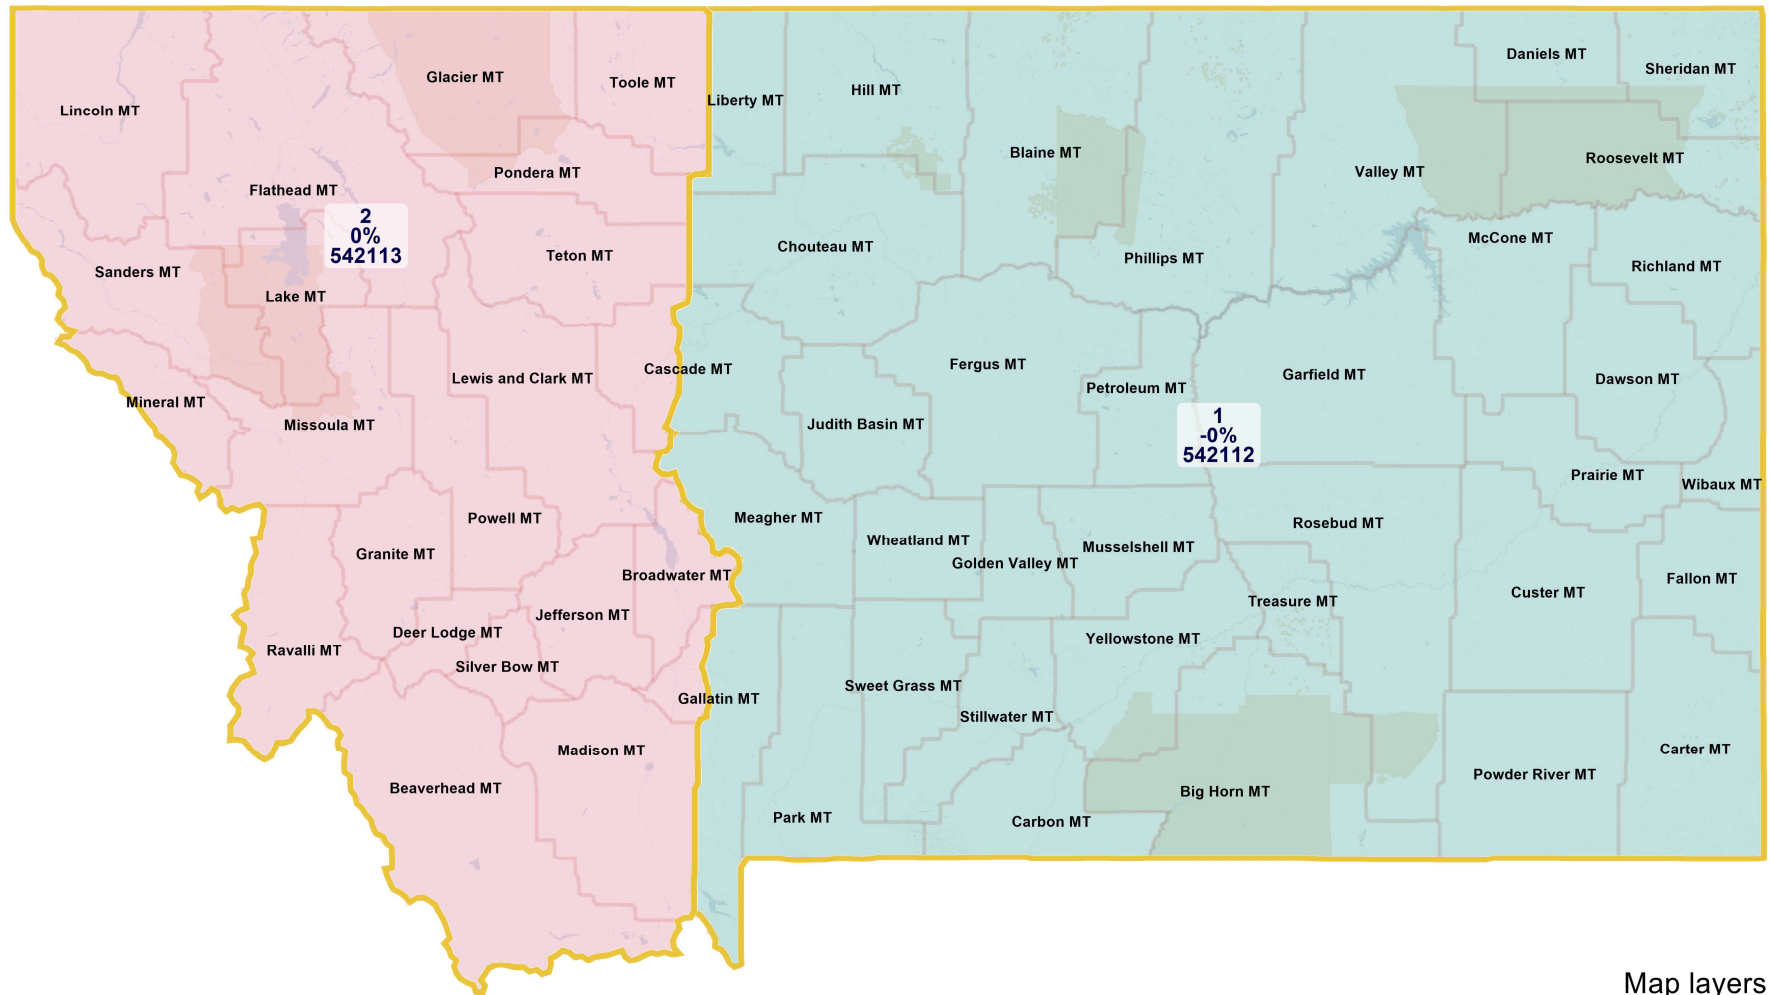

# Congressional District Commission Proposal 1 - CP 1

For October 19, 2021, Public Hearing

Ideal district size for 2020 Congressional District is 542,113 people.