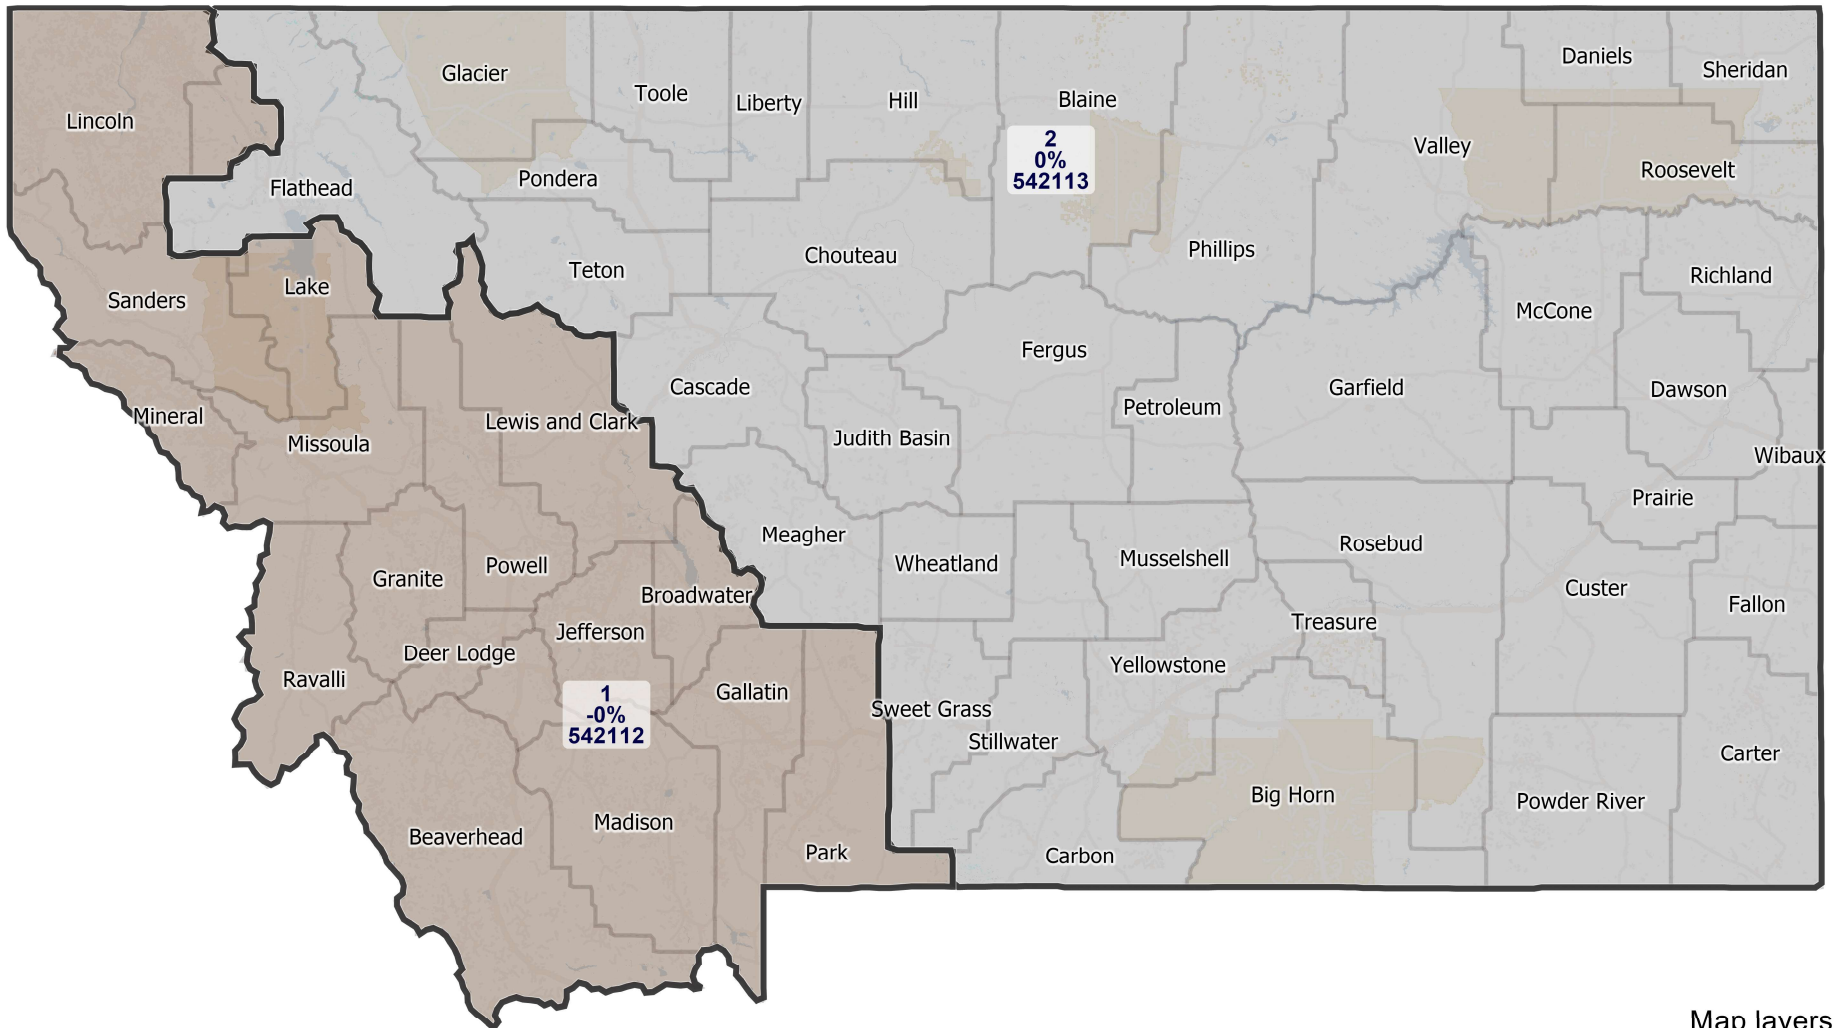

Congressional District Commission Proposal 11 - CP 11

For October 30, 2021, Public Hearing

Ideal district size for 2020 Congressional District is 542,113 people.