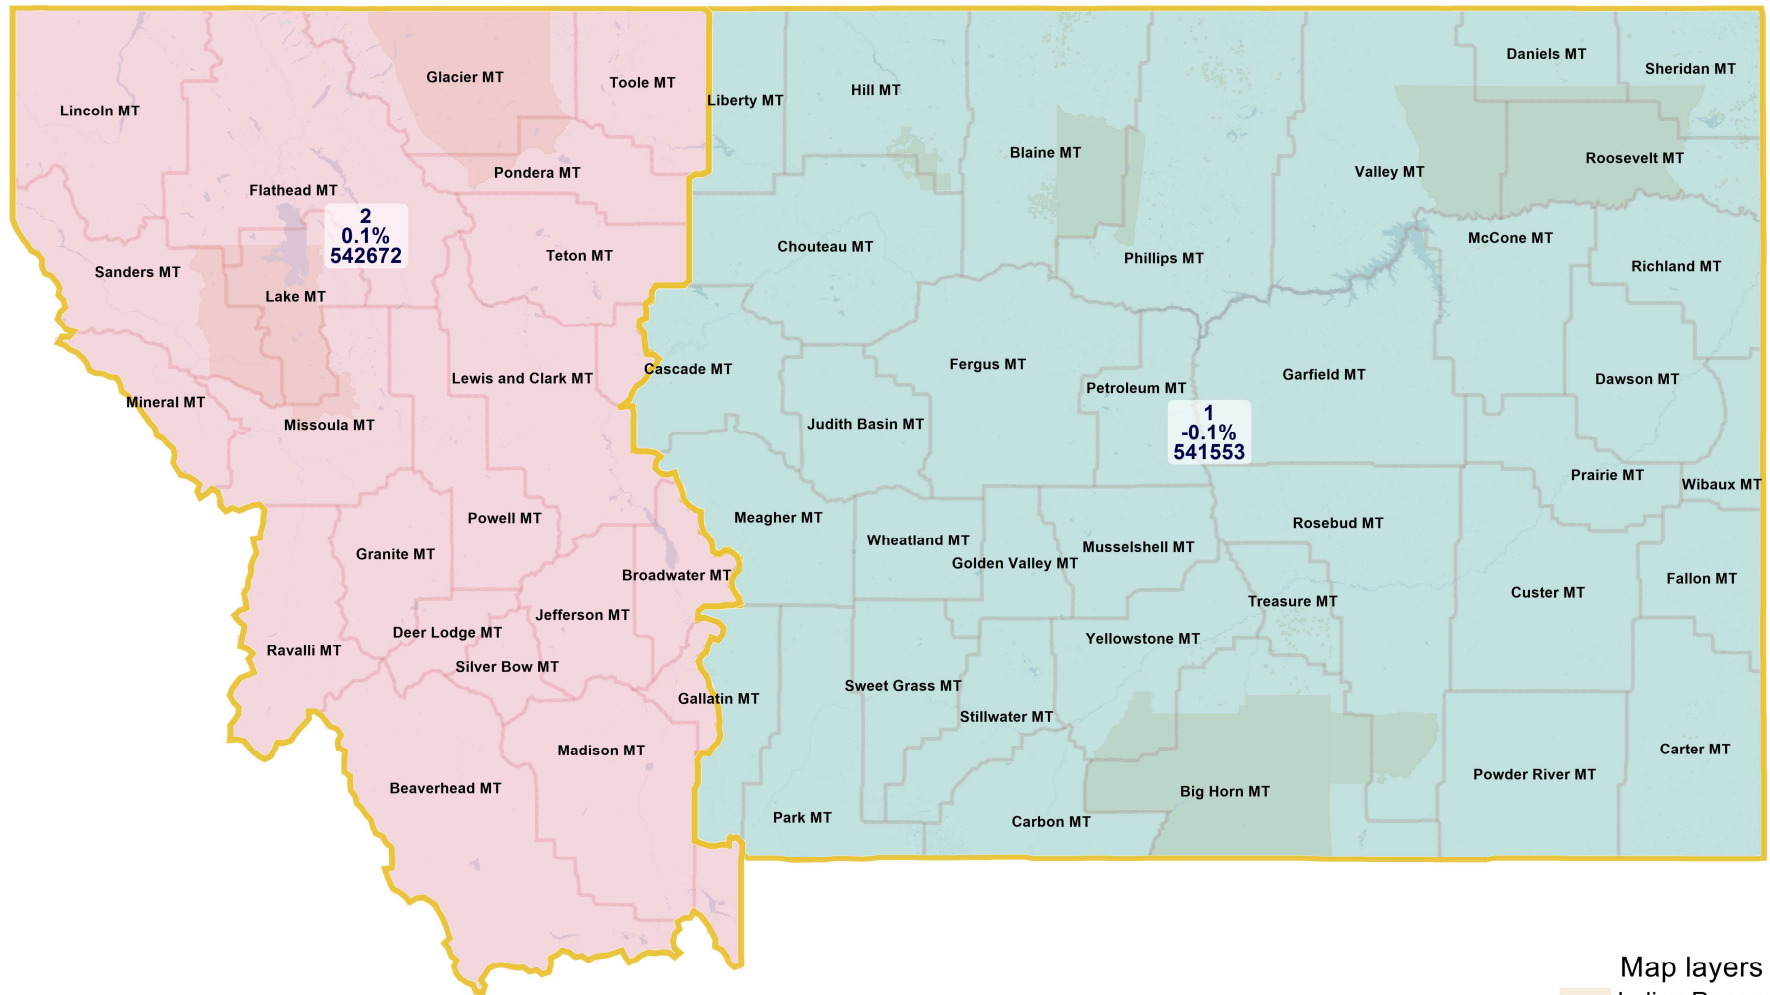

Congressional District Commission Proposal 3 - CP 3

For October 19, 2021, Public Hearing

©2021 CALIPER

Ideal district size for 2020 Congressional District is 542,113 people.