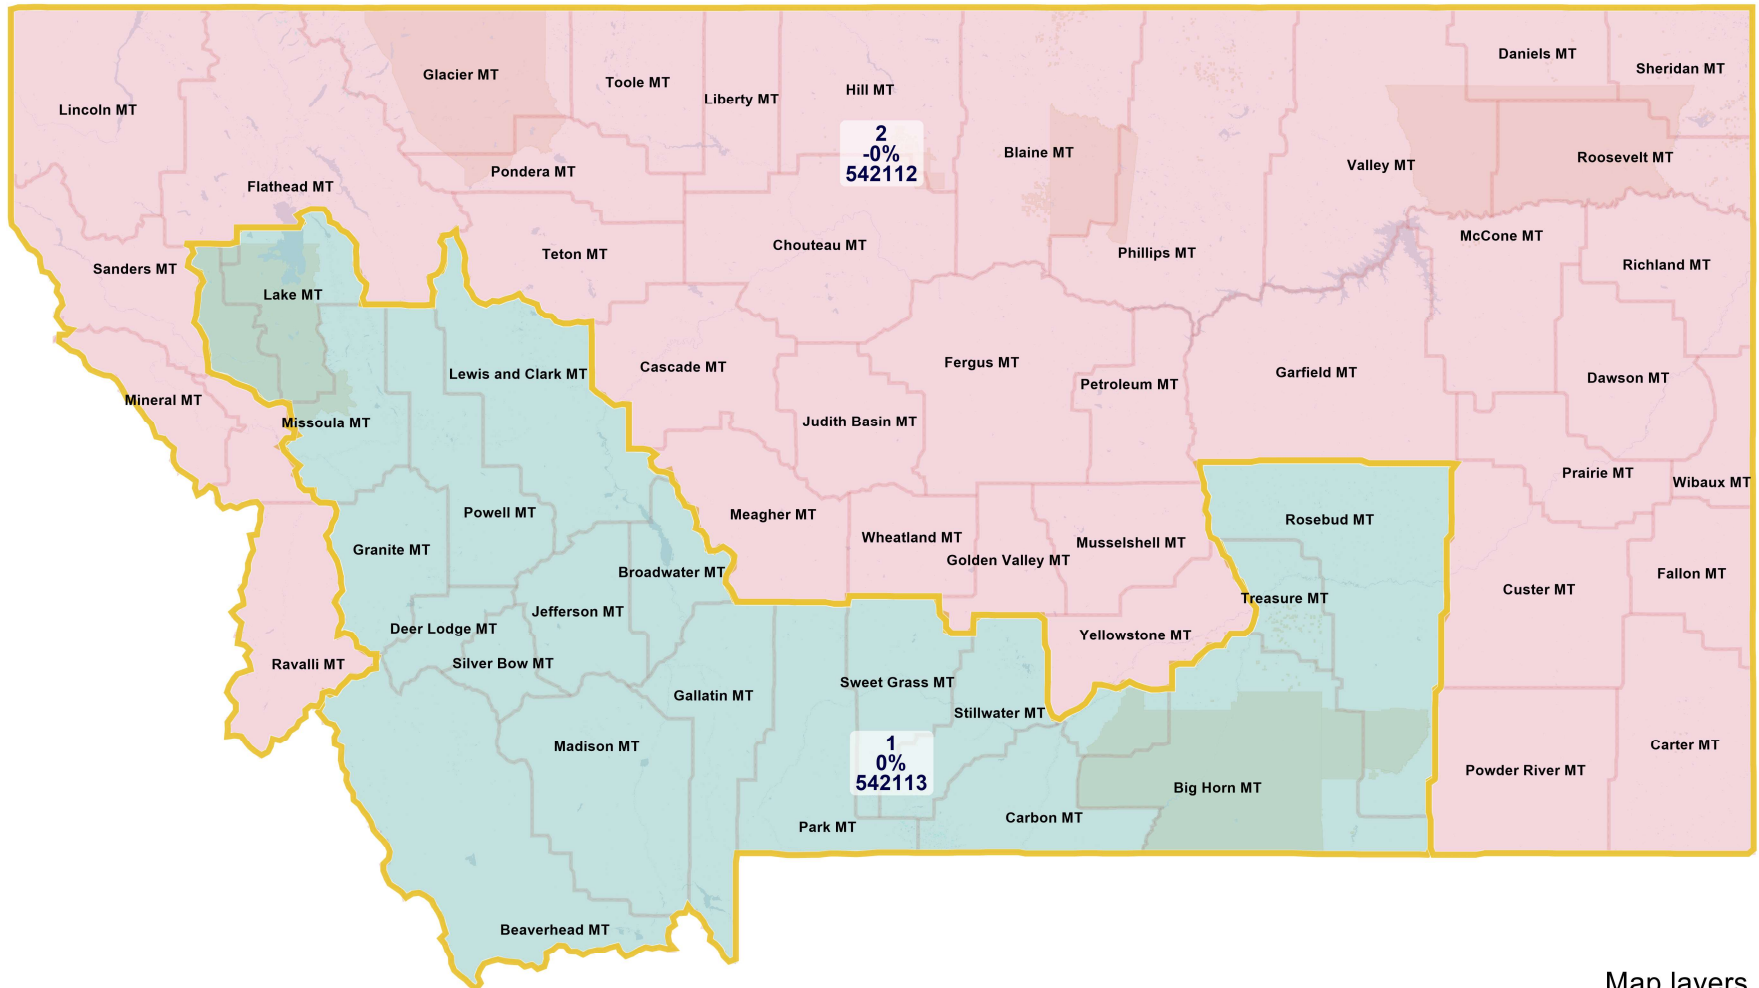

Congressional District Commission Proposal 8 - CP 8

For October 19, 2021, Public Hearing

©2021 CALIPER

Ideal district size for 2020 Congressional District is 542,113 people.