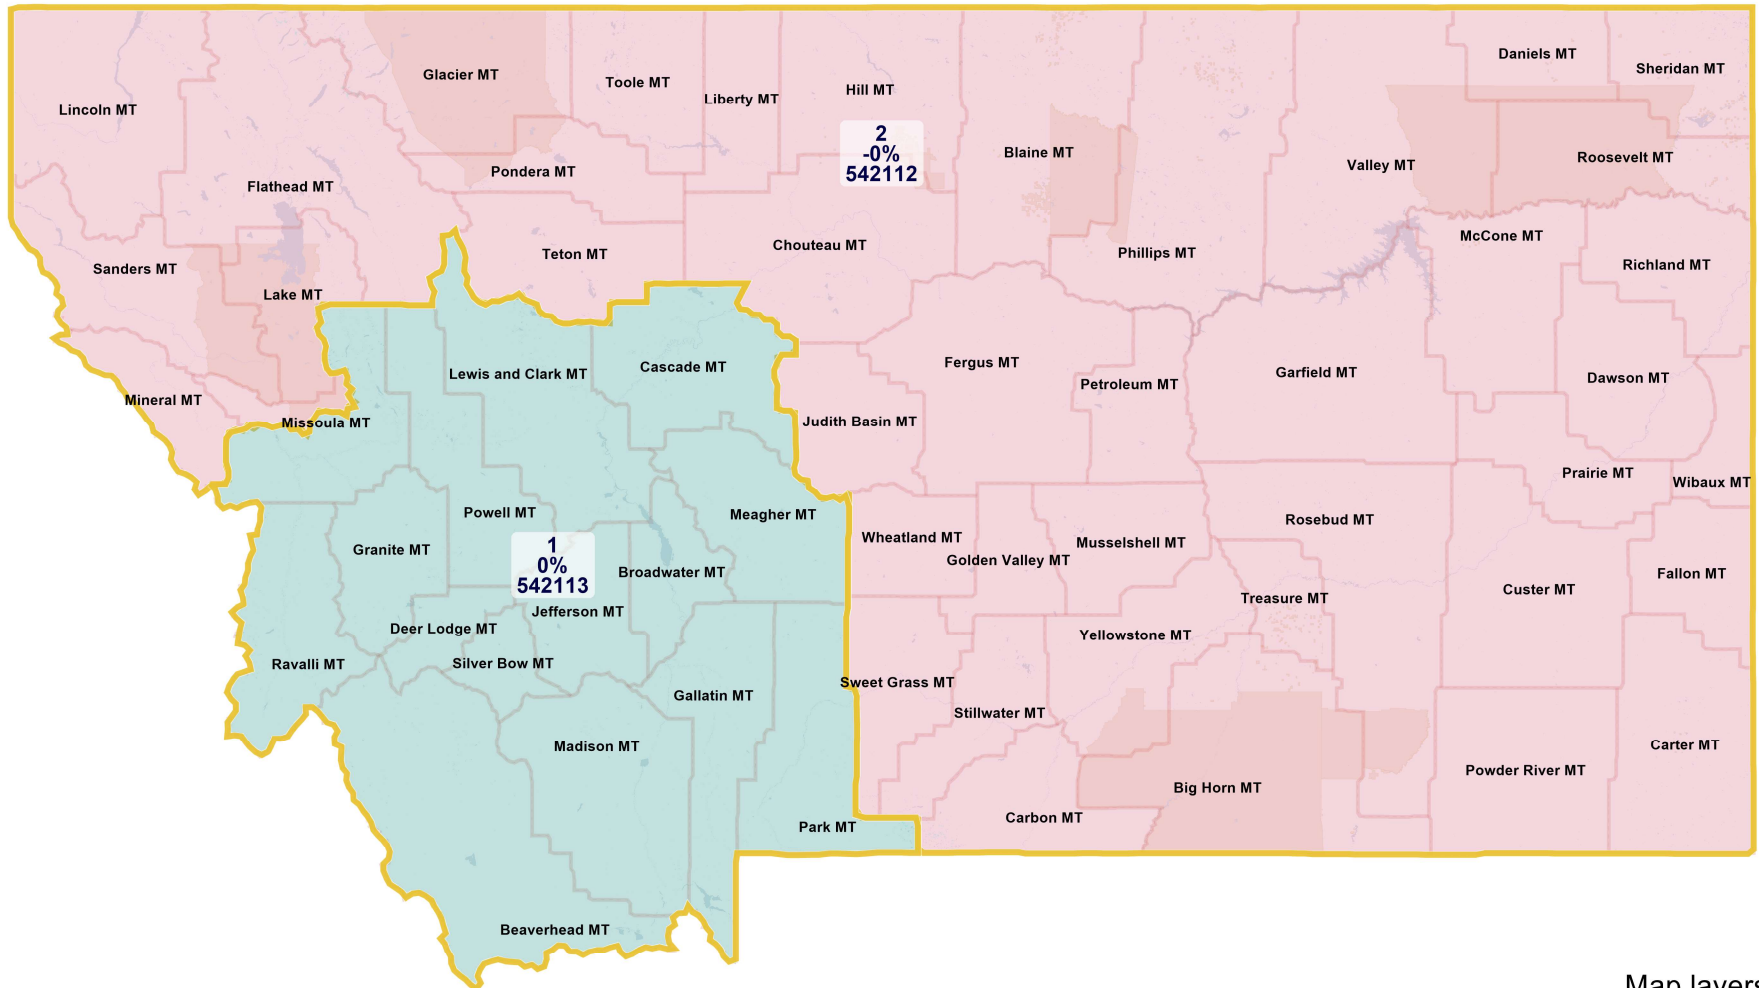

Congressional District Commission Proposal 9 - CP 9

For October 19, 2021, Public Hearing

©2021 CALIPER

Ideal district size for 2020 Congressional District is 542,113 people.