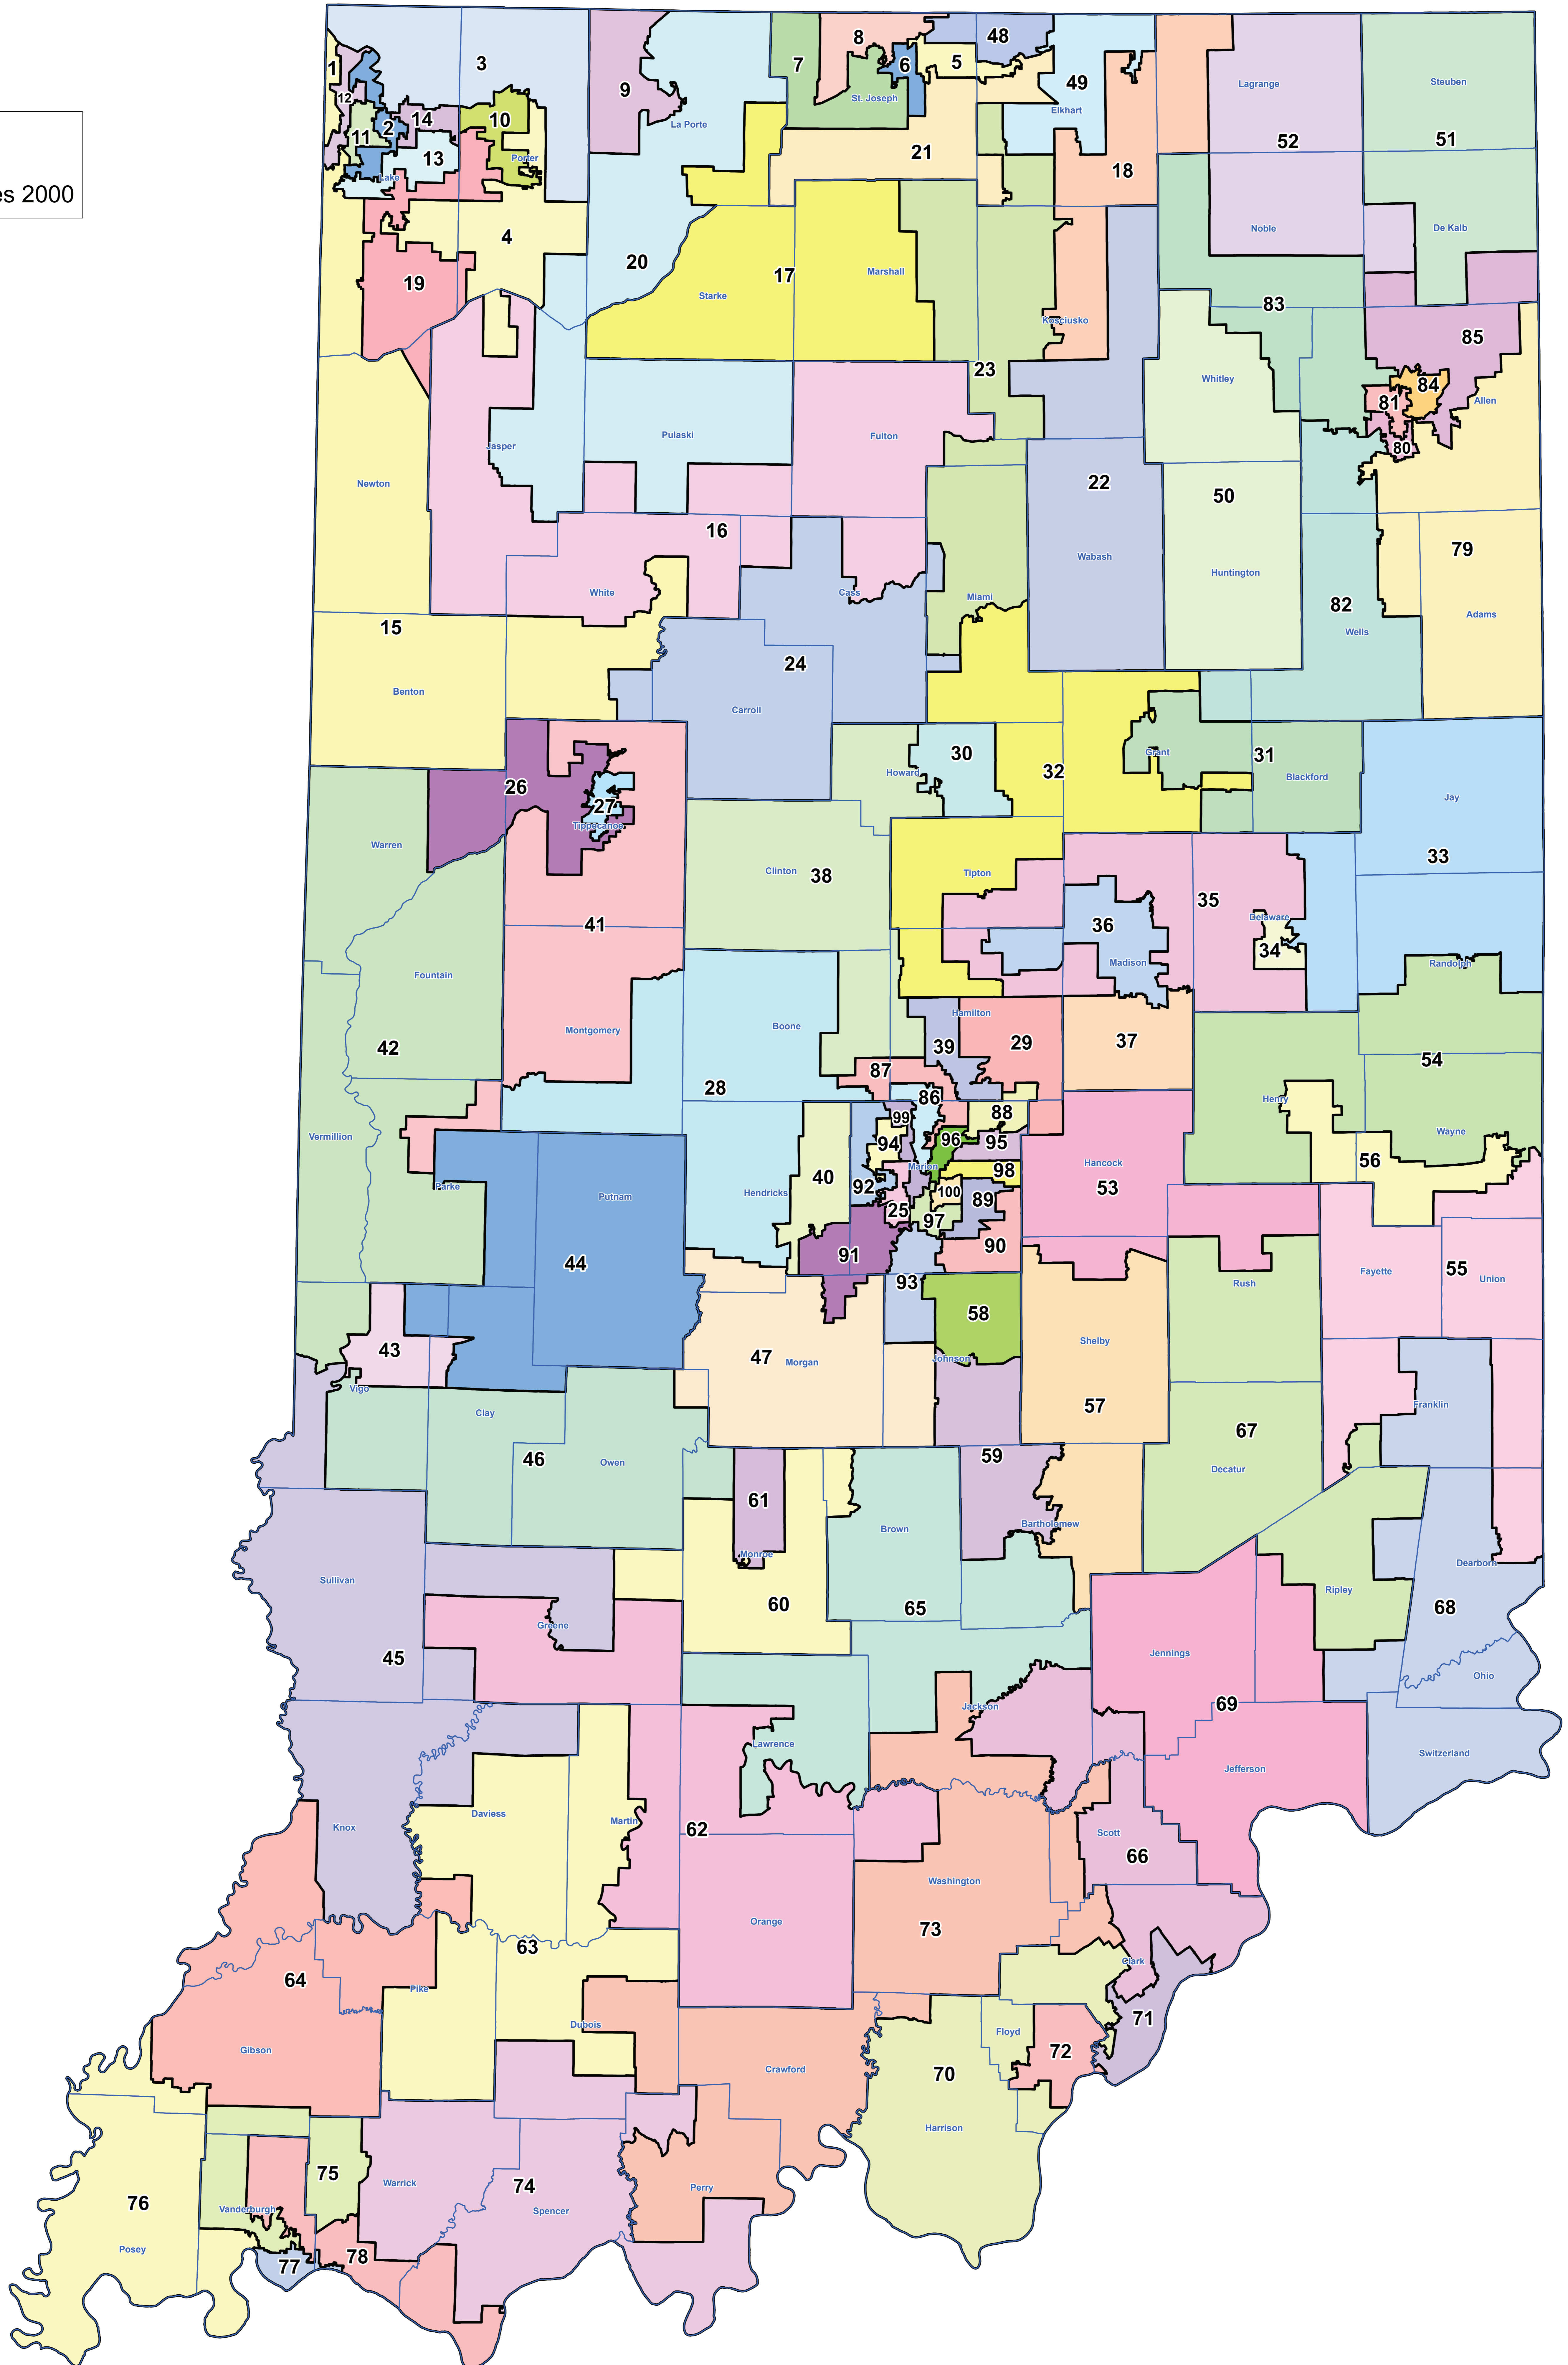

CLICK EACH MAP TO VIEW A MORE DETAILED VERSION

INDIANA STATE HOUSE OF REPRESENTATIVES DISTRICTS 2001-2011

Legend
□ Counties 2000

CLICK EACH MAP TO VIEW A MORE DETAILED VERSION

INDIANA STATE HOUSE OF REPRESENTATIVES DISTRICTS 2011-2021

Legend

 Counties 2020

CLICK EACH MAP TO VIEW A MORE DETAILED VERSION

ADOPTED 2021 INDIANA HOUSE OF REPRESENTATIVES DISTRICTS

Updated Oct. 1, 2021

CLICK [HERE](#) TO DOWNLOAD THE SHAPEFILE OF THE 2021 ADOPTED HOUSE DISTRICT MAP