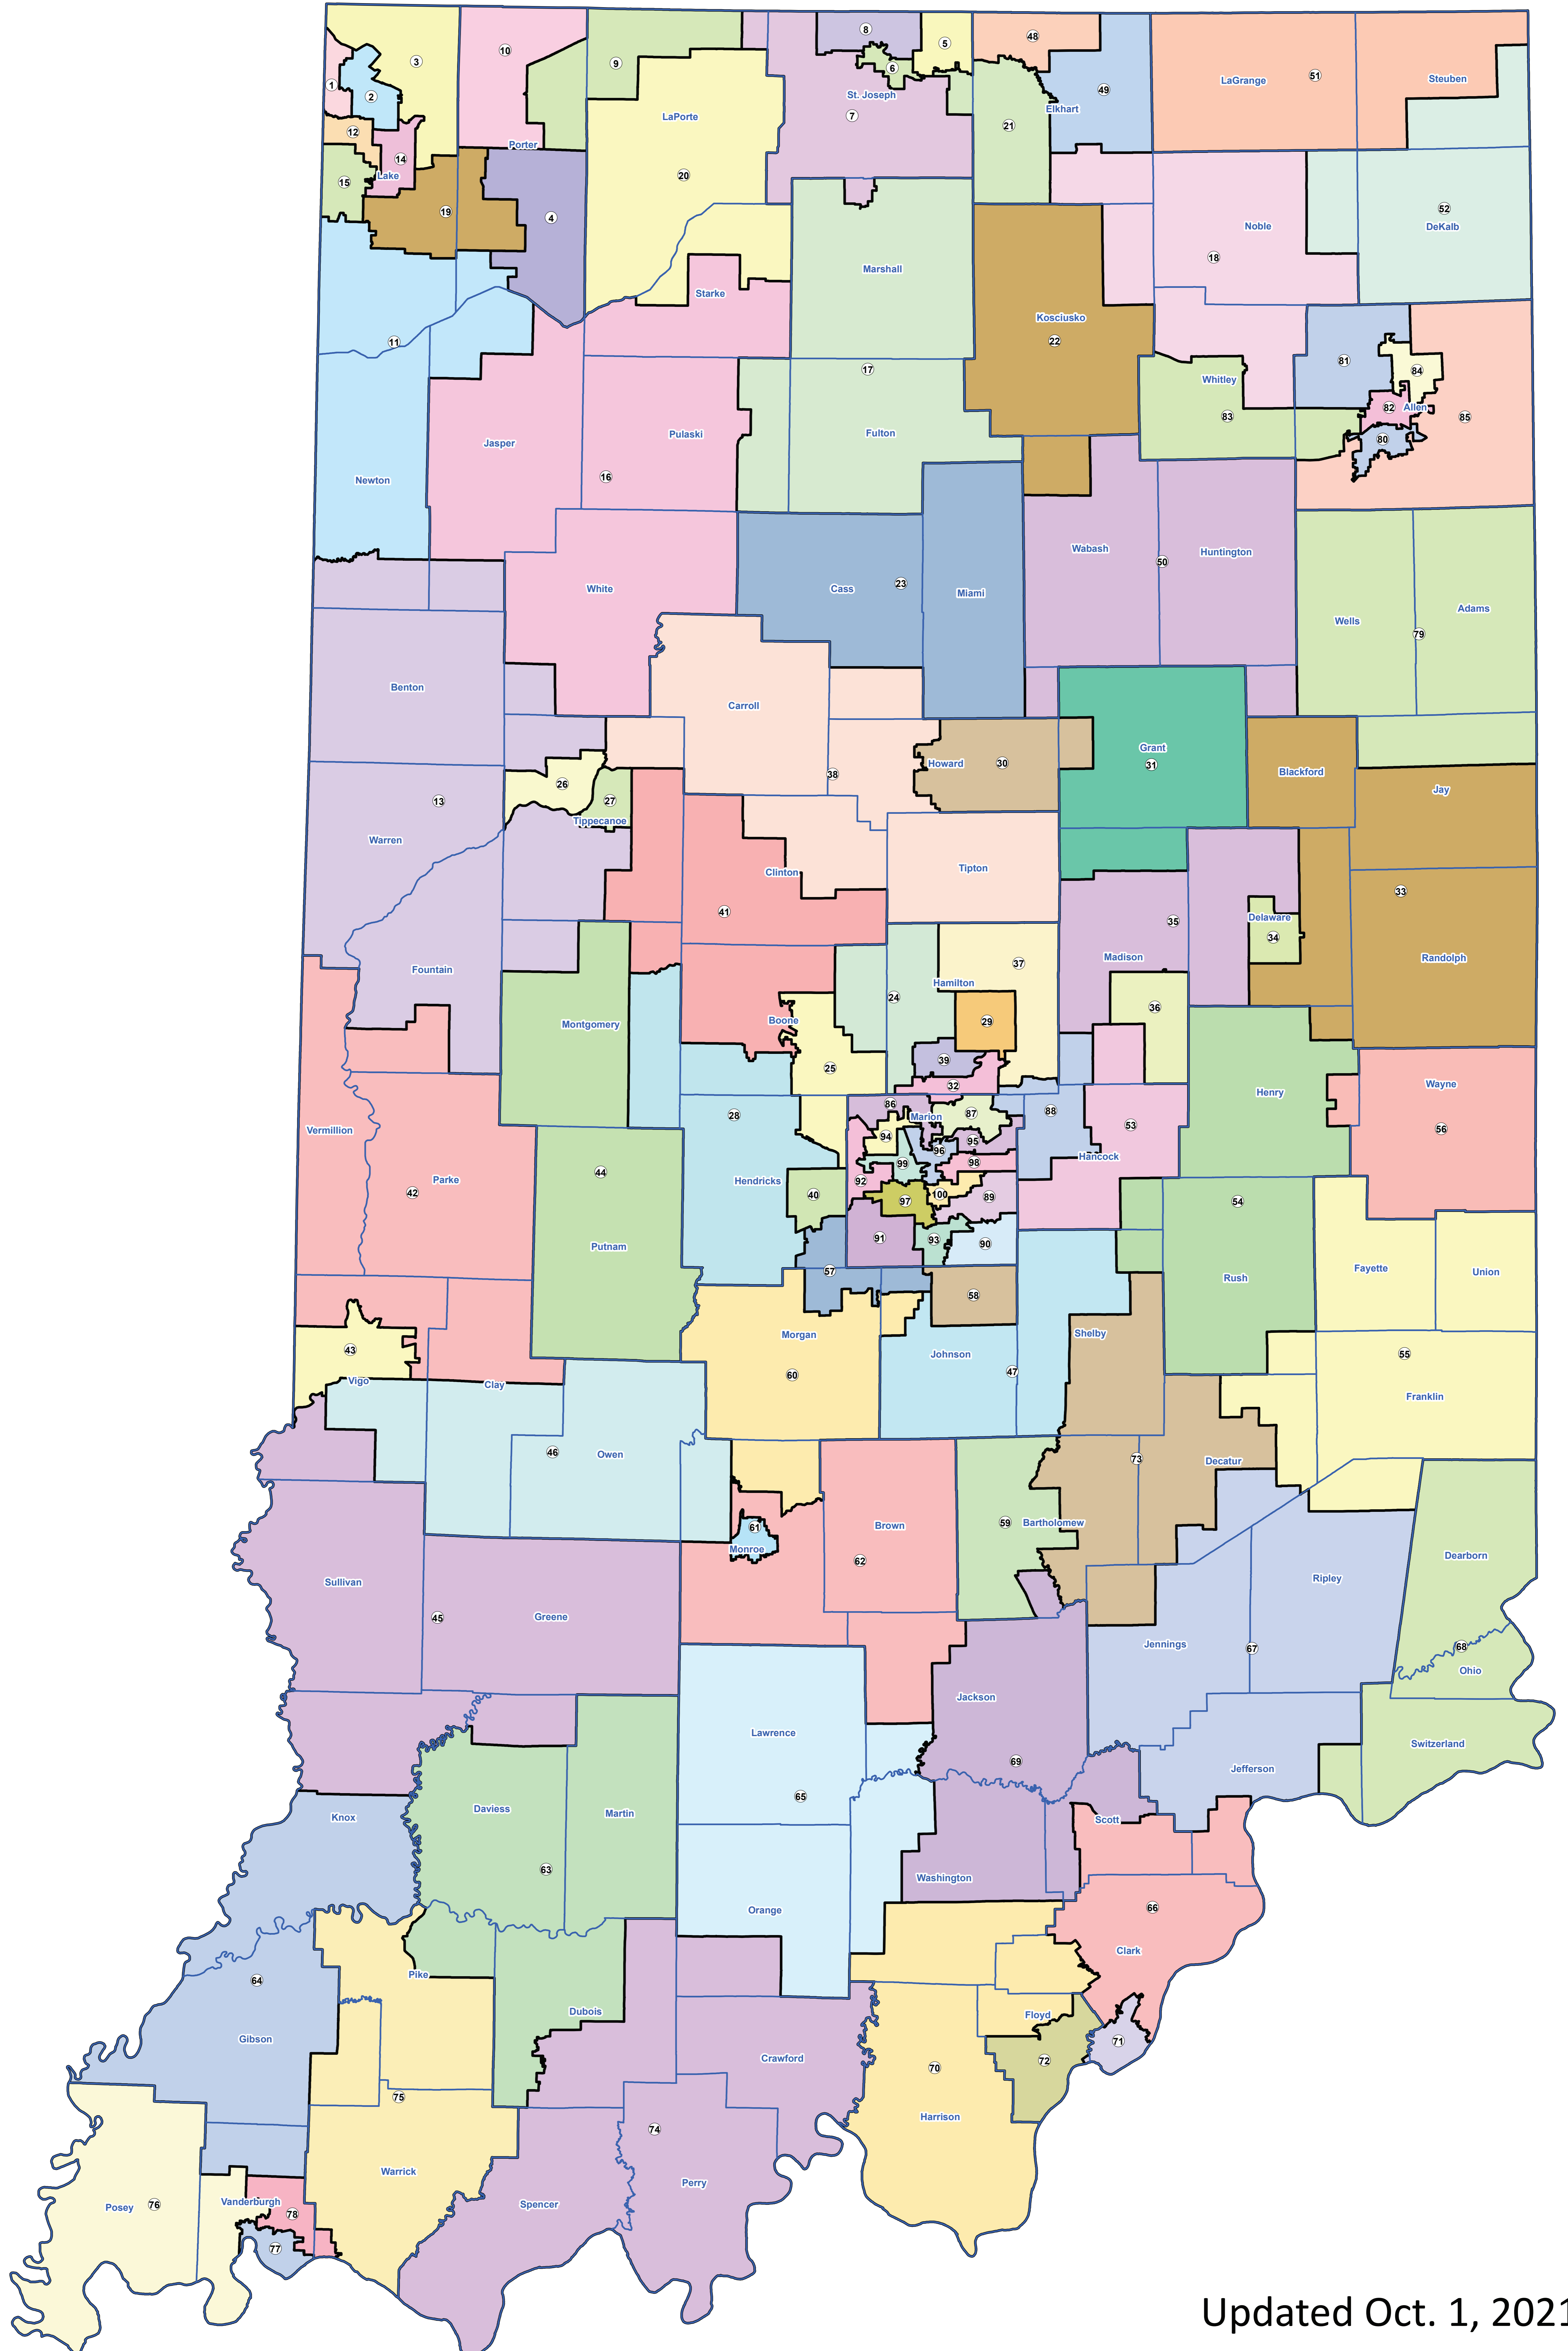

CLICK EACH MAP TO VIEW A MORE DETAILED VERSION

INDIANA STATE HOUSE OF REPRESENTATIVES DISTRICTS 2001-2011

Legend
□ Counties 2000

CLICK EACH MAP TO VIEW A MORE DETAILED VERSION

INDIANA STATE HOUSE OF REPRESENTATIVES DISTRICTS 2011-2021

Legend

 Counties 2020

CLICK EACH MAP TO VIEW A MORE DETAILED VERSION

ADOPTED 2021 INDIANA HOUSE OF REPRESENTATIVES DISTRICTS

Updated Oct. 1, 2021

CLICK [HERE](#) TO DOWNLOAD THE SHAPEFILE OF THE 2021 ADOPTED HOUSE DISTRICT MAP