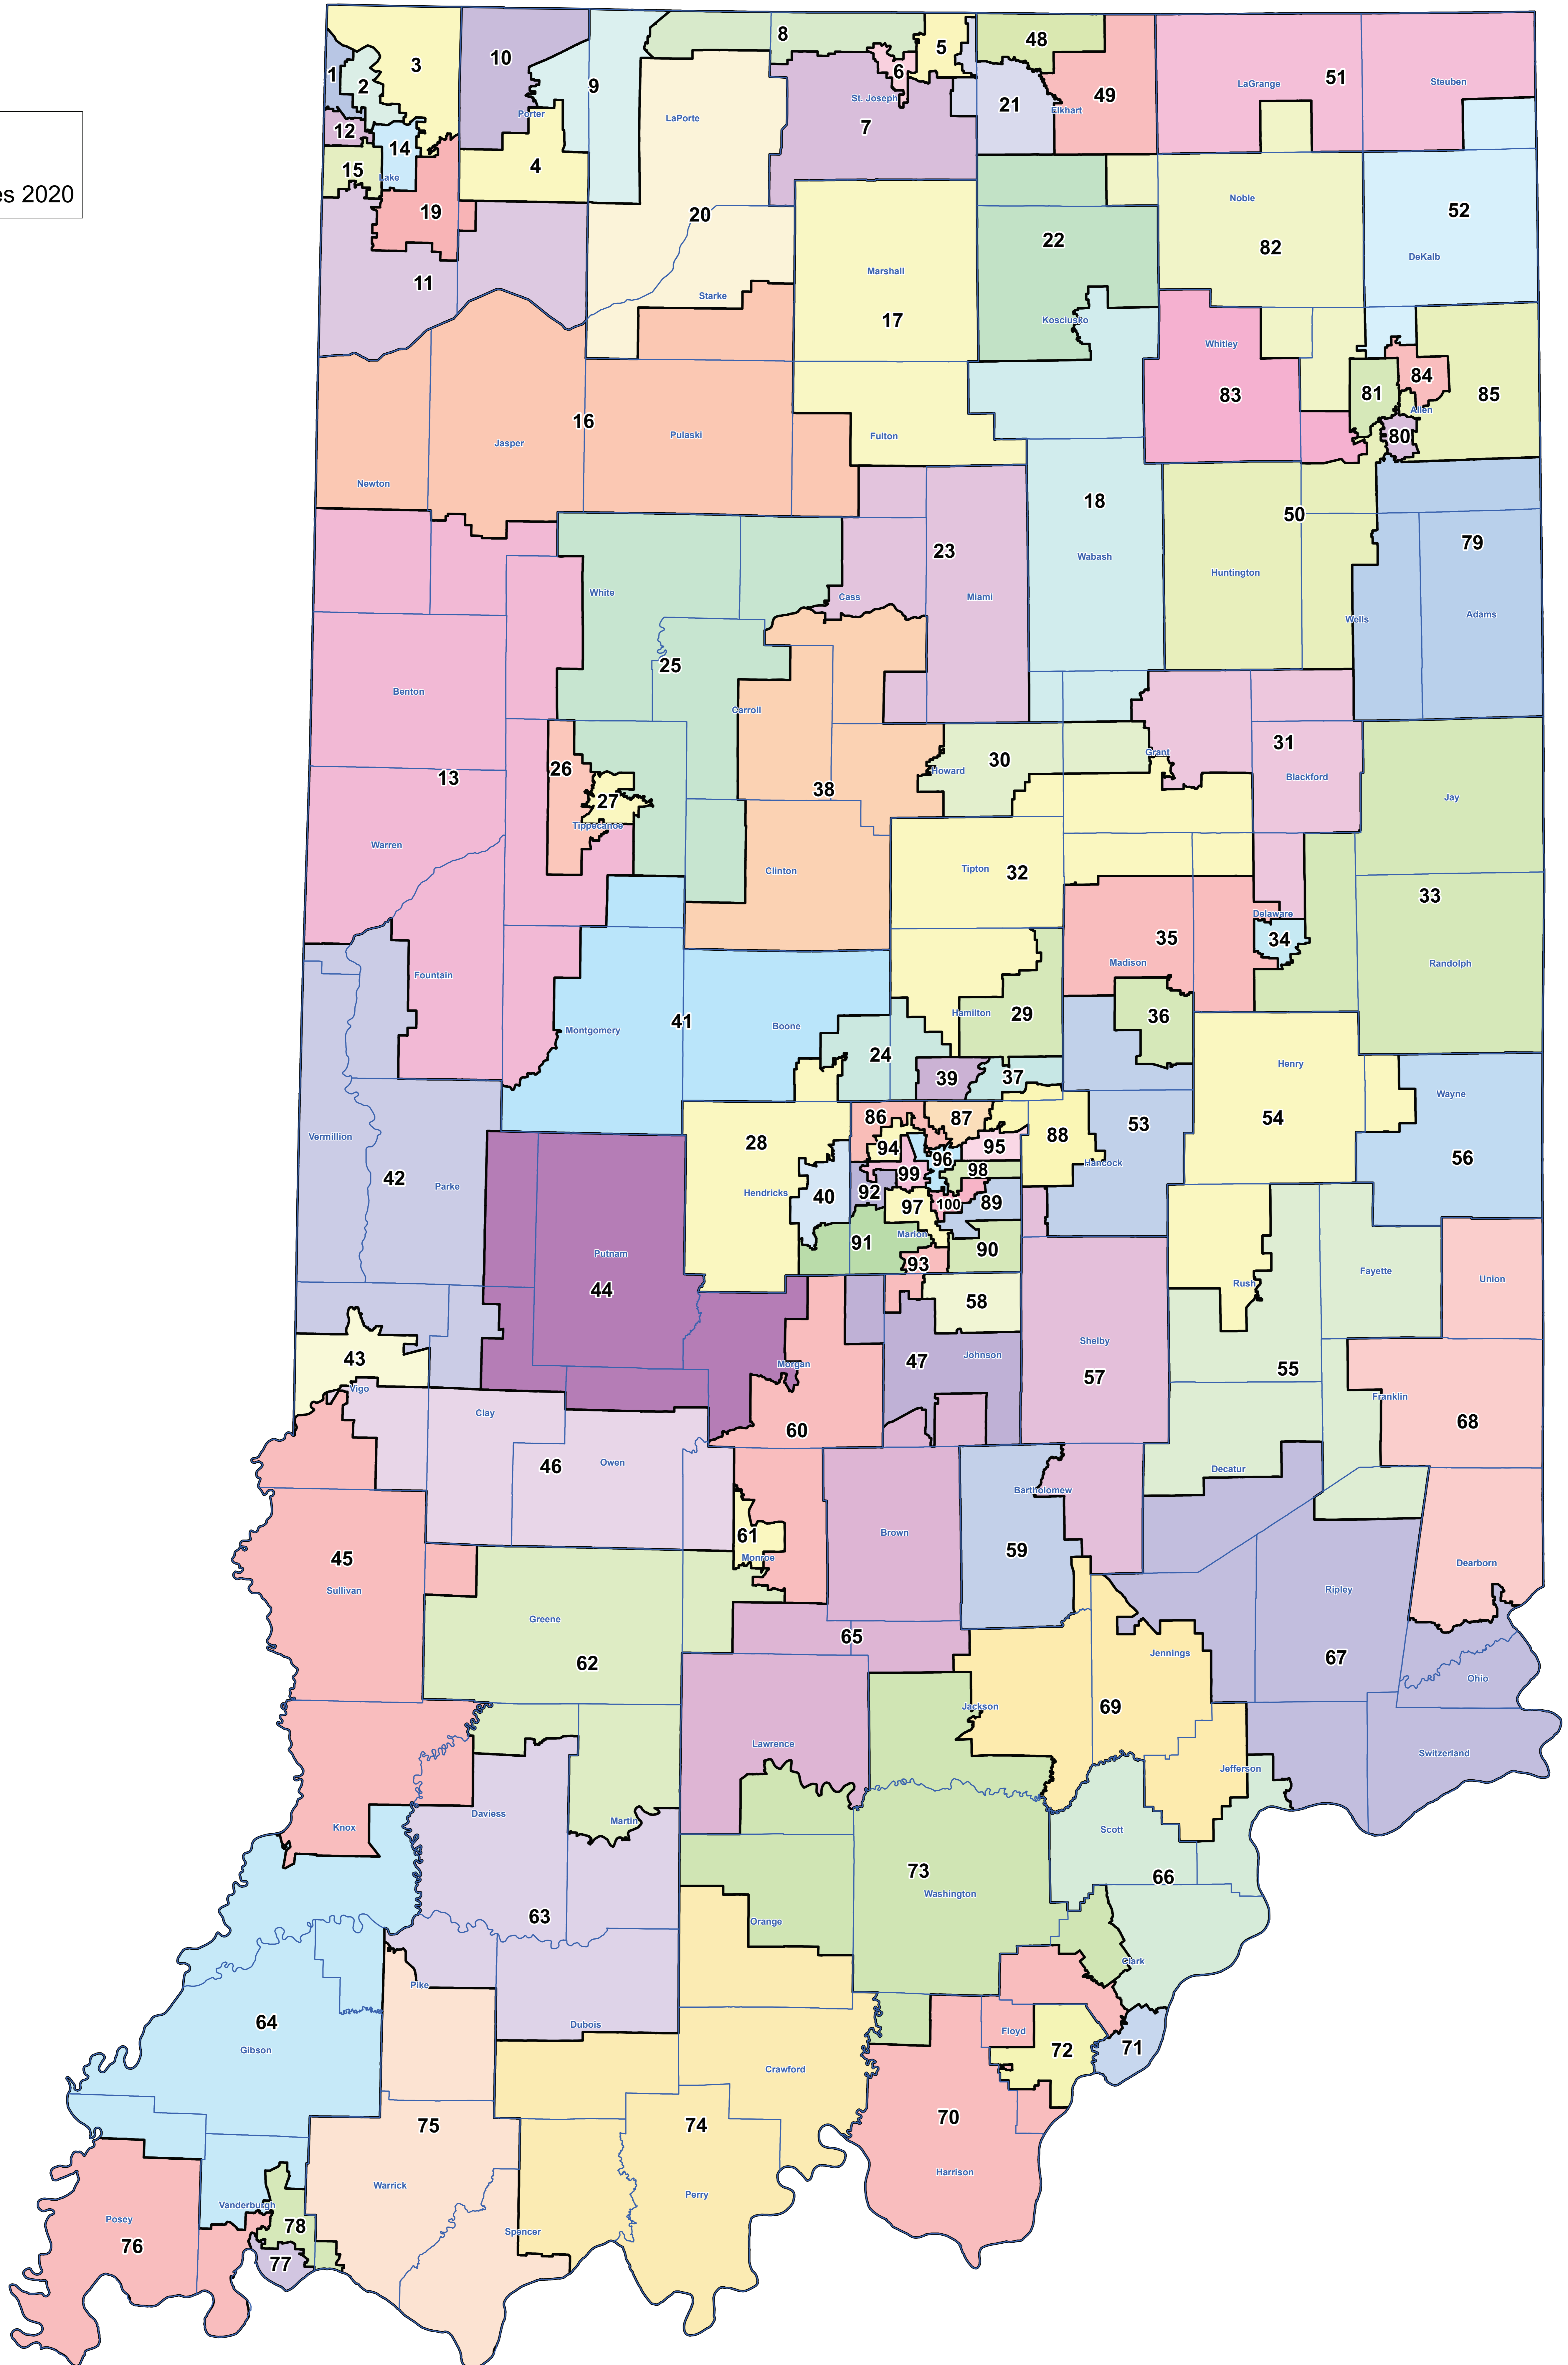

CLICK EACH MAP TO VIEW A MORE DETAILED VERSION

INDIANA STATE HOUSE OF REPRESENTATIVES DISTRICTS 2001-2011

Legend
□ Counties 2000

CLICK EACH MAP TO VIEW A MORE DETAILED VERSION

INDIANA STATE HOUSE OF REPRESENTATIVES DISTRICTS 2011-2021

Legend

 Counties 2020

CLICK EACH MAP TO VIEW A MORE DETAILED VERSION

ADOPTED 2021 INDIANA HOUSE OF REPRESENTATIVES DISTRICTS

Updated Oct. 1, 2021

CLICK [HERE](#) TO DOWNLOAD THE SHAPEFILE OF THE 2021 ADOPTED HOUSE DISTRICT MAP