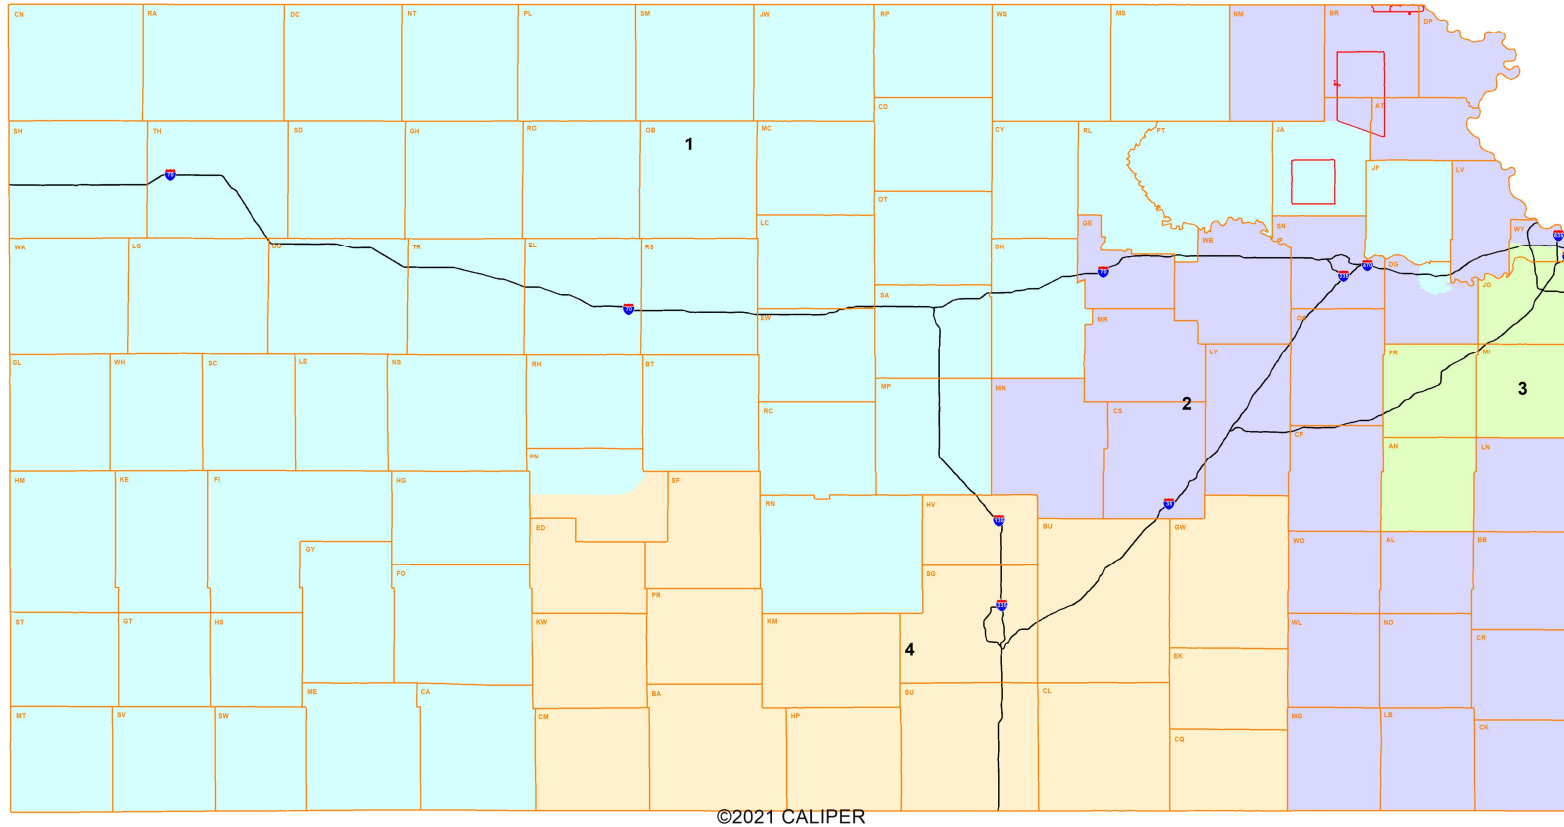

M3_AdAstra_2 for KLRD TR

District	Population	Deviation	% Deviation
1	734,470	0	0%
2	734,470	0	0%
3	734,470	0	0%
4	734,470	0	0%

Plan: M3_AdAstra_2 for KLRD TR

Map layers

- County
- Indian Reservation
- Interstate Highways

District

- 1
- 2
- 3
- 4

0 30 60 90
Miles

Kansas Legislative Research Dept. 1/20/2022