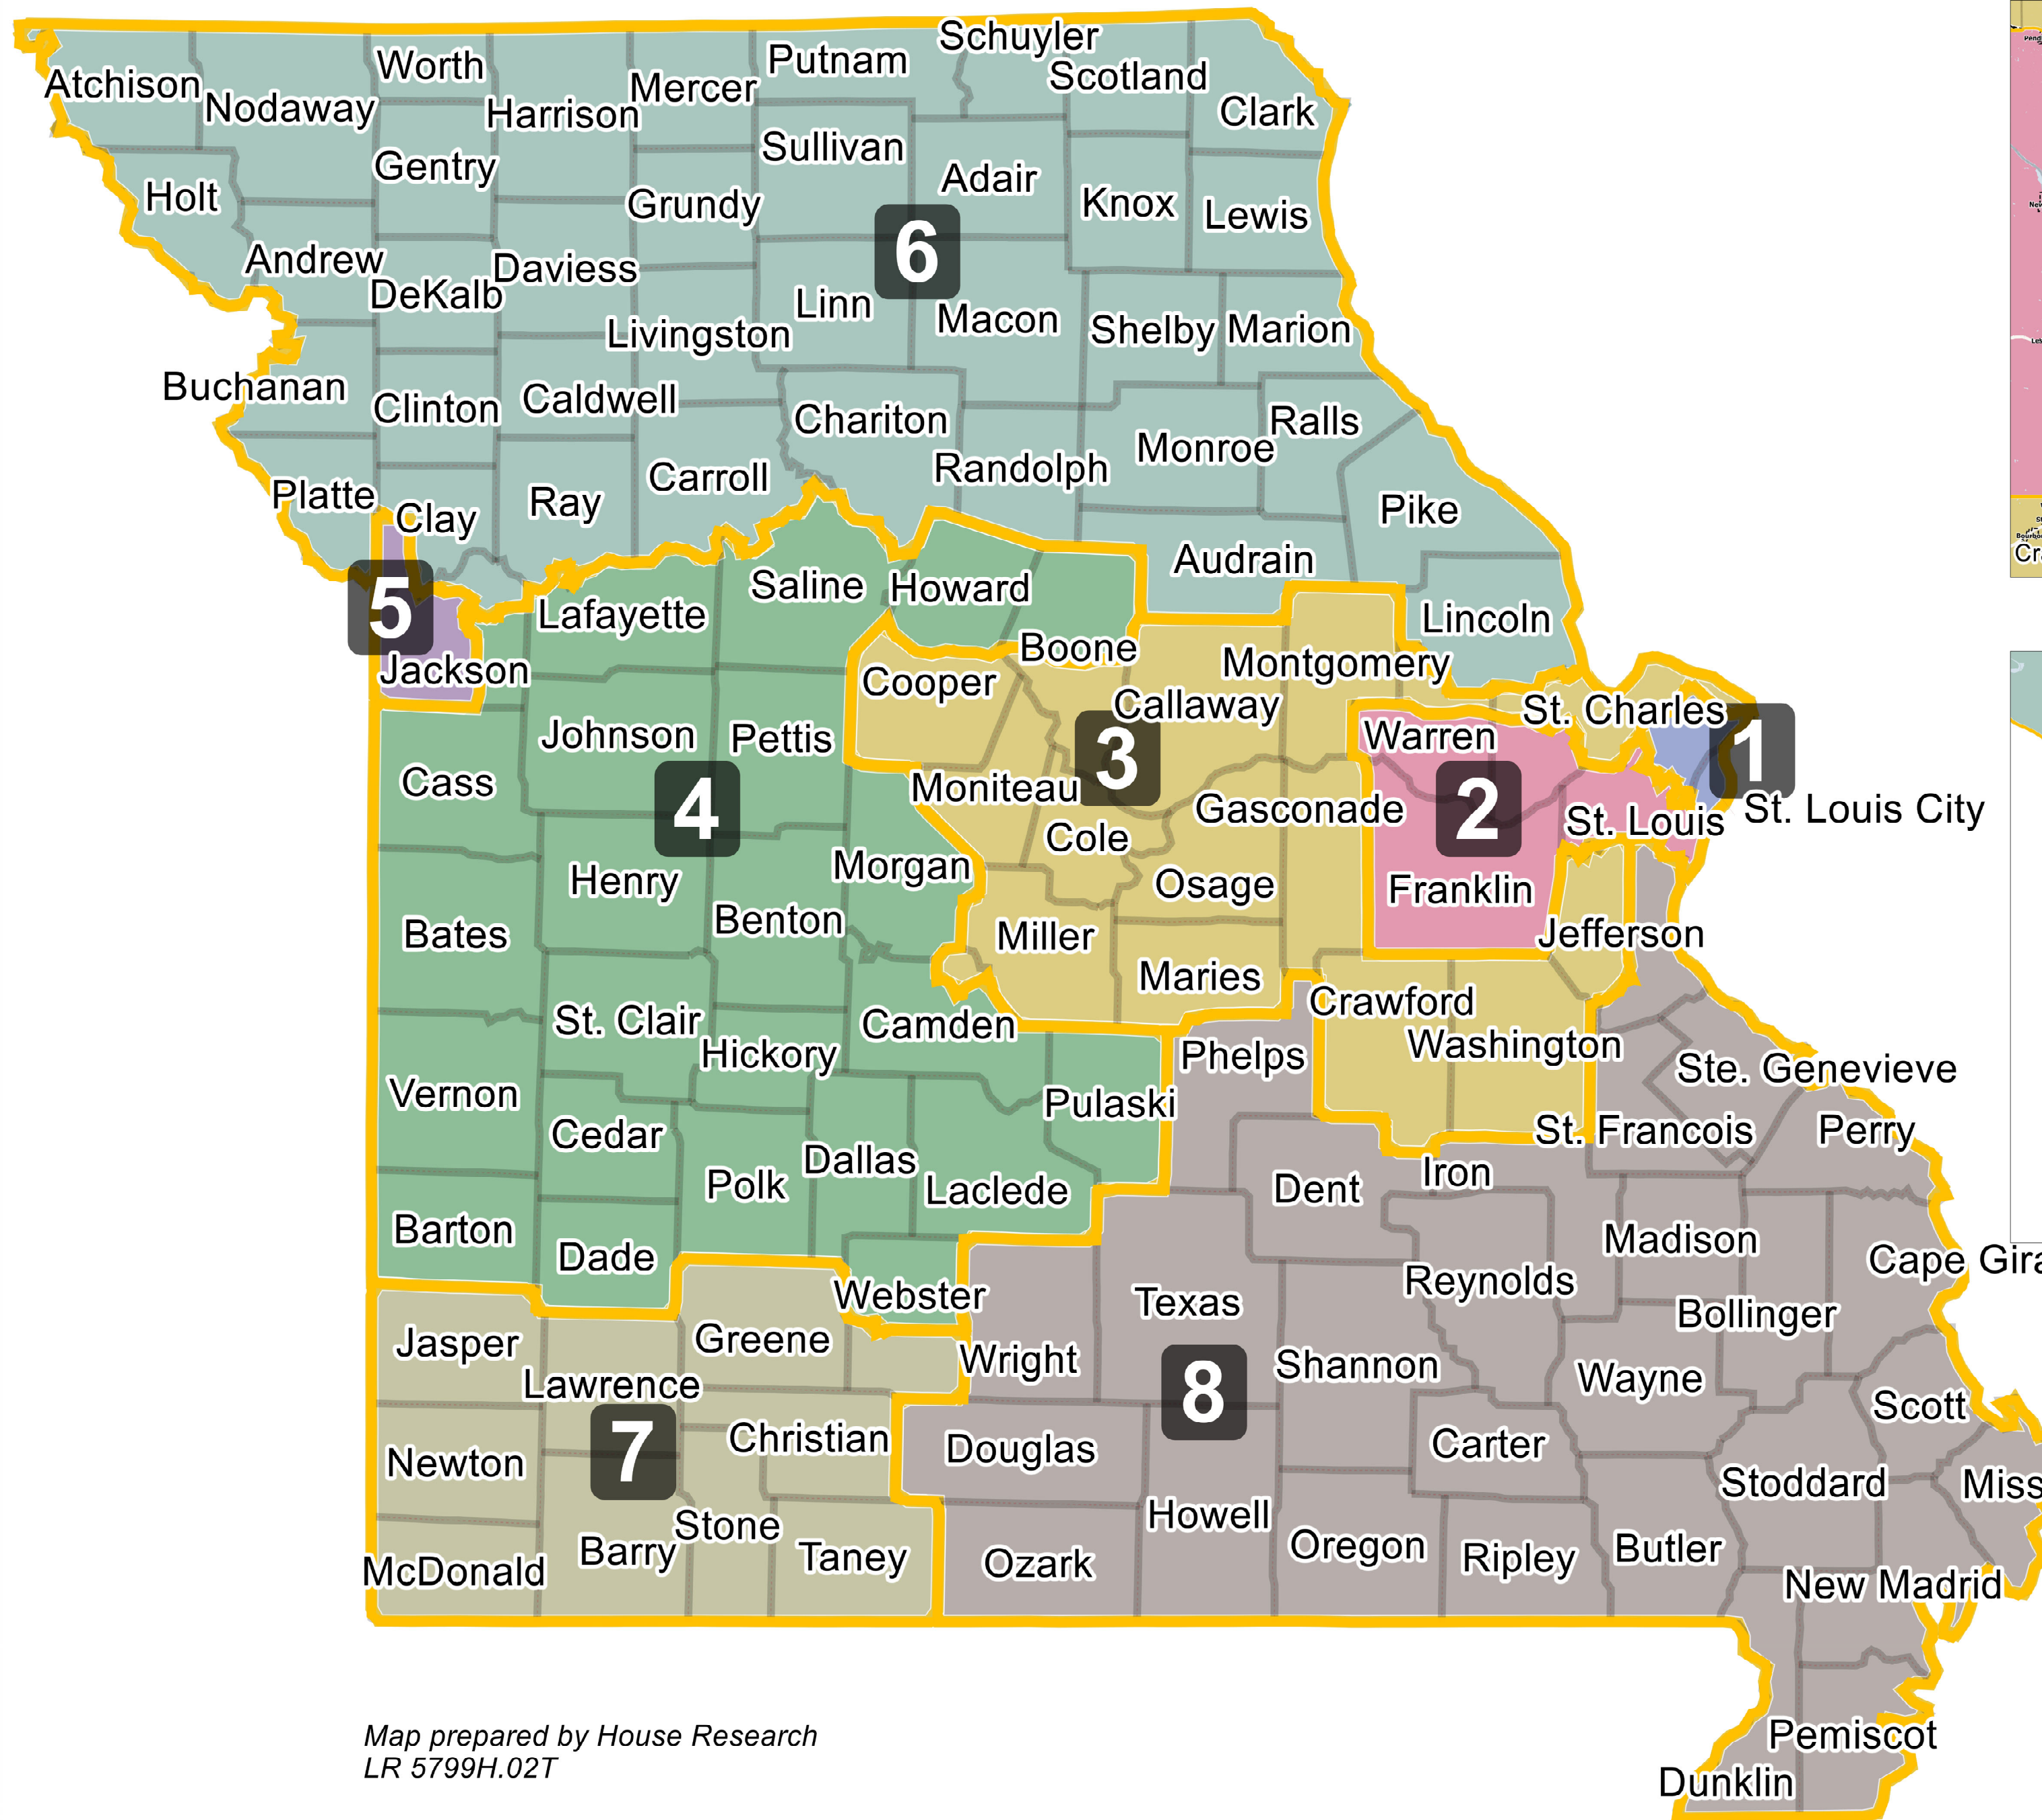

Truly Agreed to and Finally Passed HCS HB 2909

St Louis Area Detail

Kansas City Area Detail

Map prepared by House Research
LR 5799H.02T