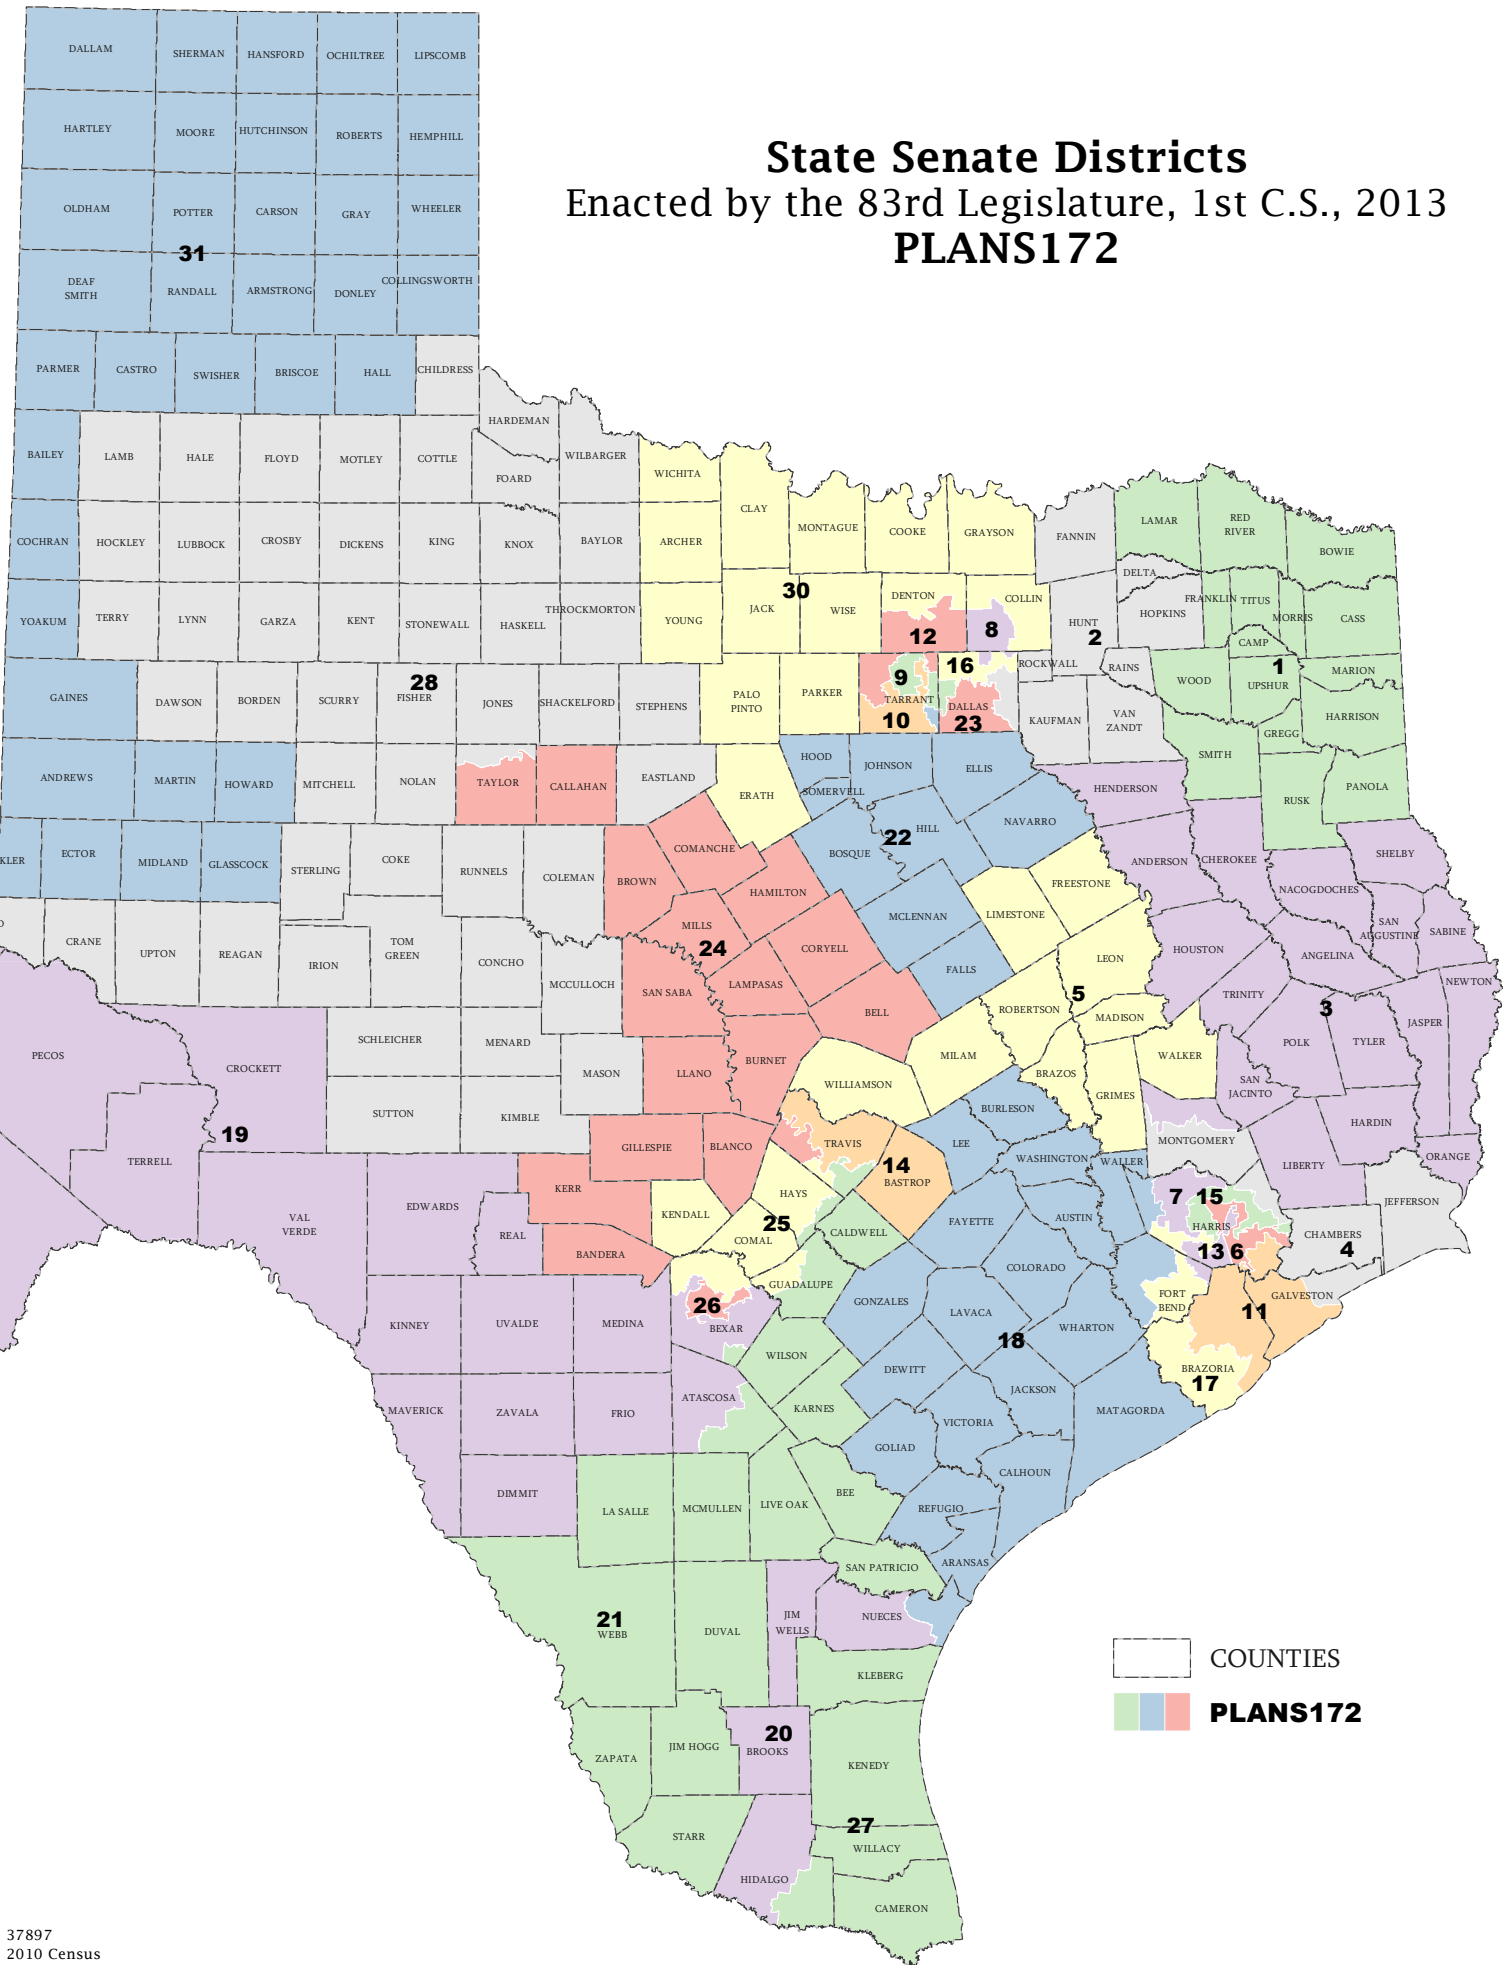

State Senate Districts

Enacted by the 83rd Legislature, 1st C.S., 2013

PLANS172

Map ID 5000
05/06/16 11:37:50

37897
2010 Census
PLANS172 2012-02-21 17:18:04