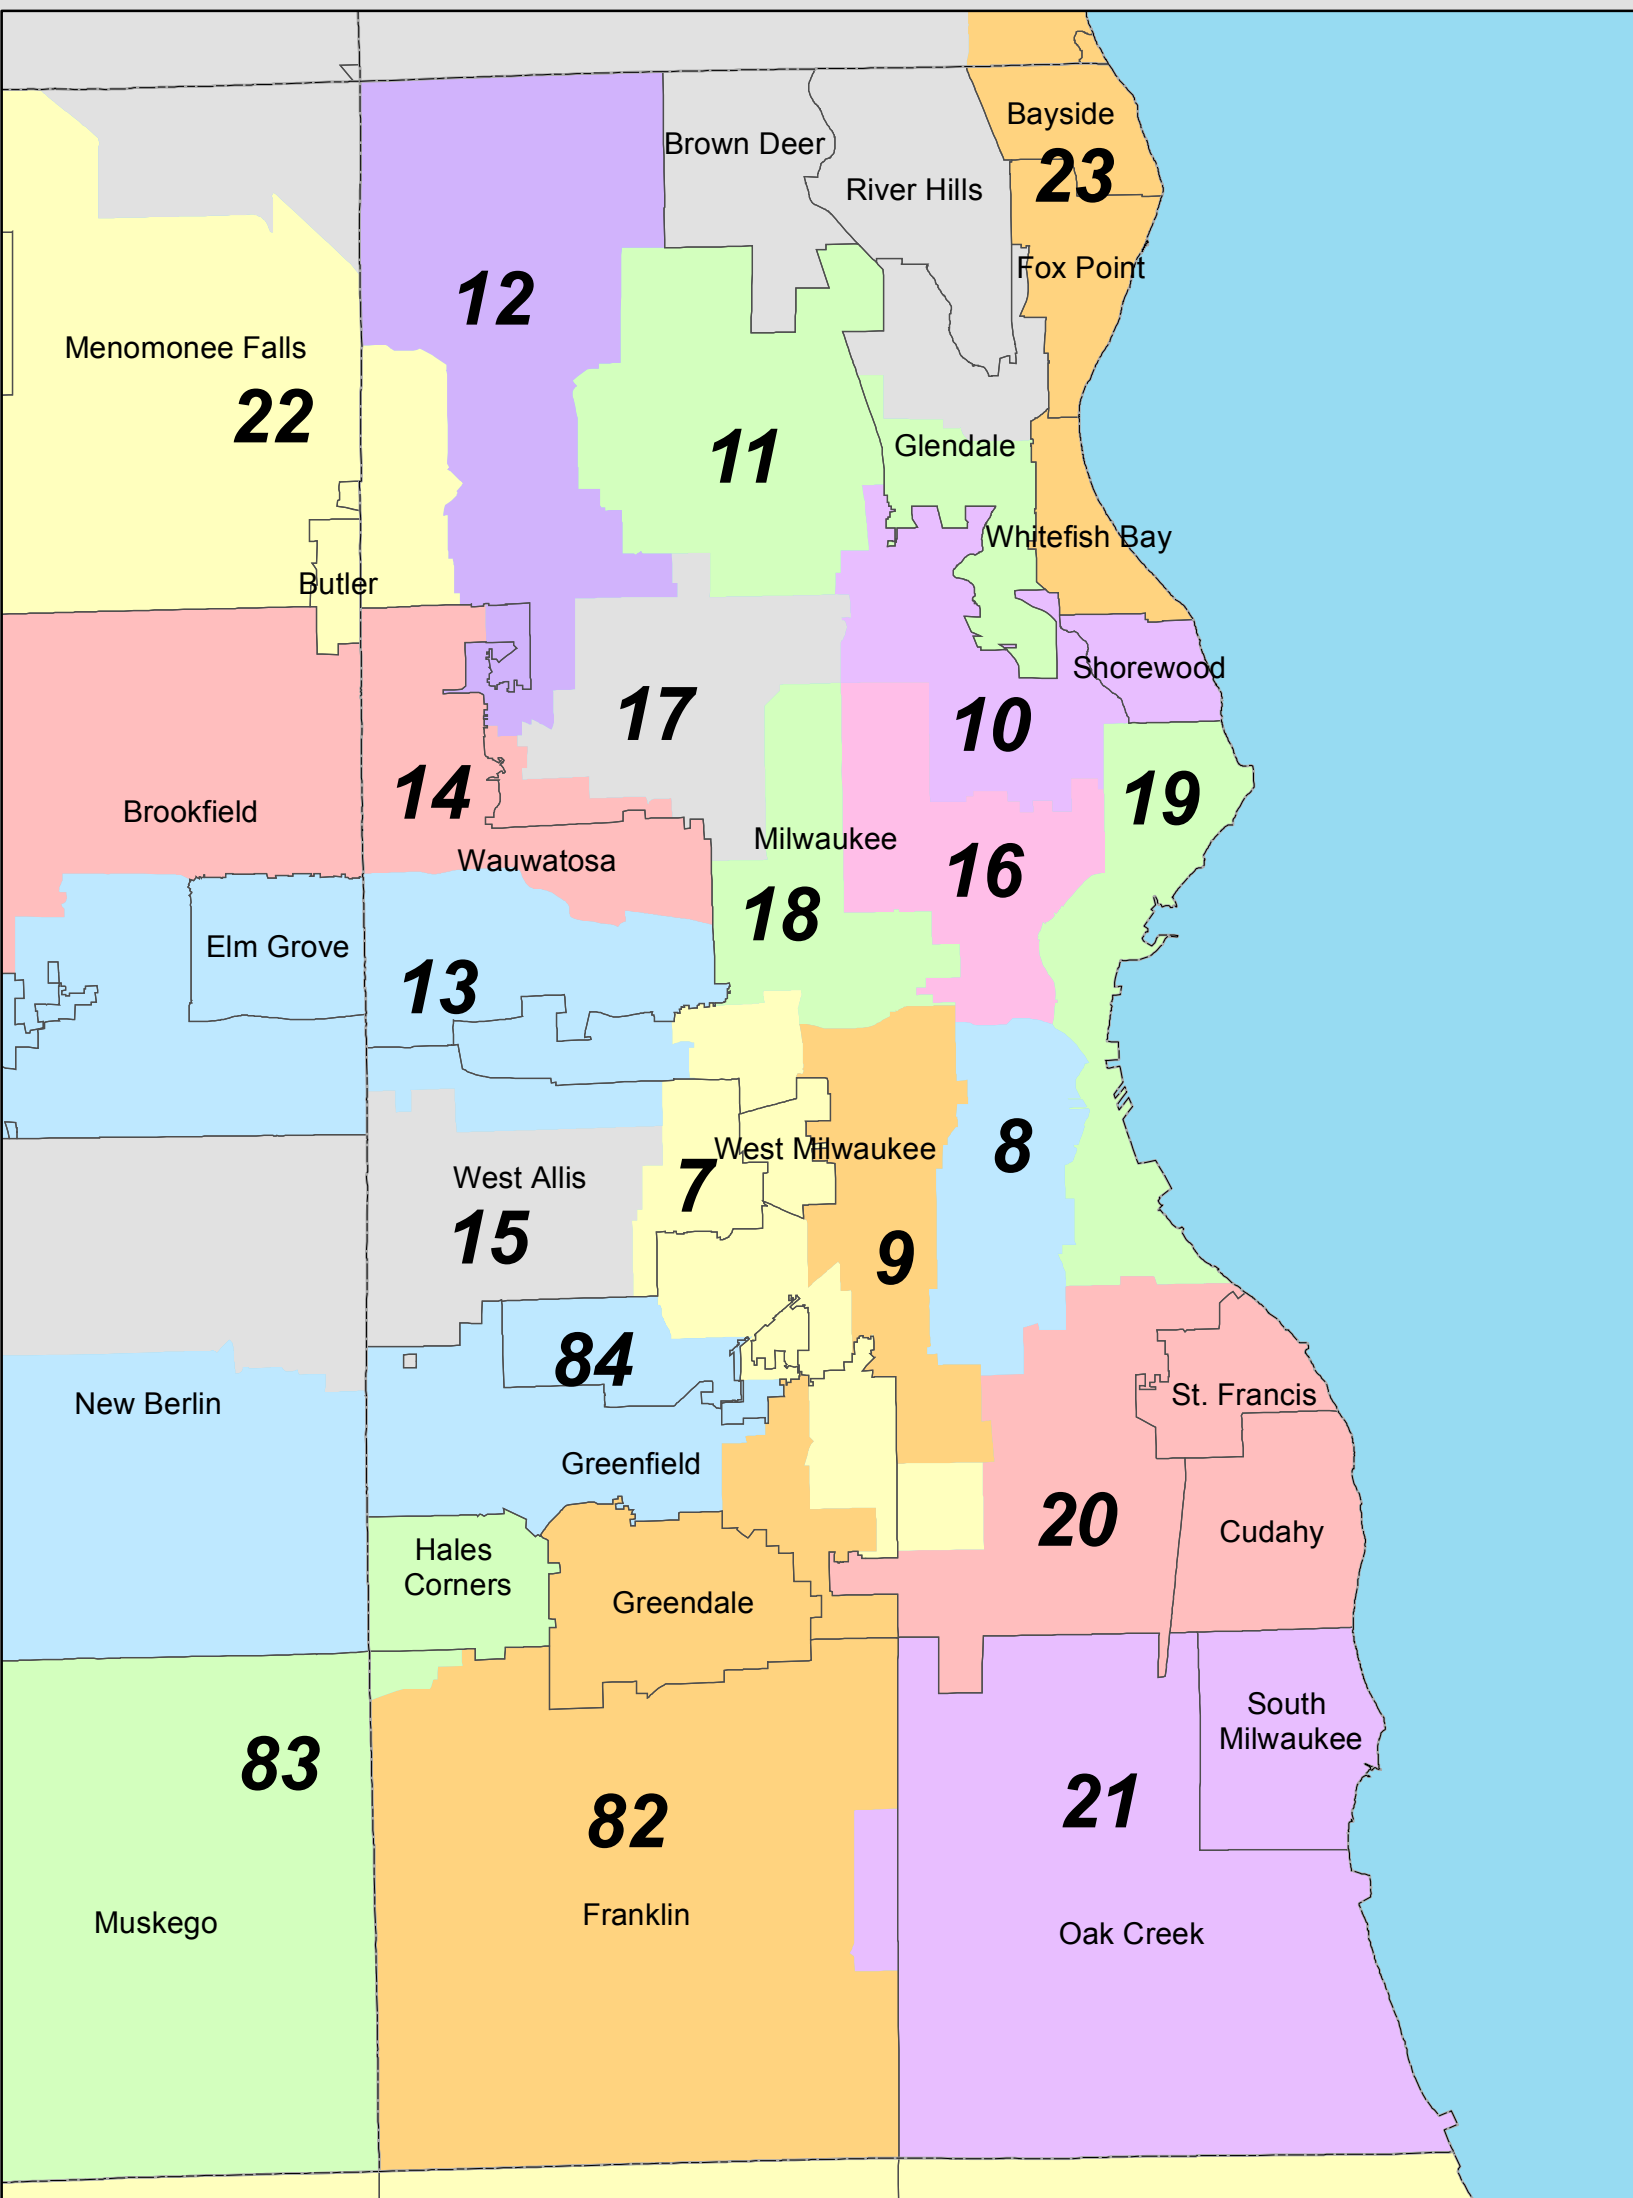

Lake Superior

STATE OF WISCONSIN ASSEMBLY DISTRICTS ACT 43

Michigan

Minnesota

Lake Michigan

Illinois

Milwaukee County Inset

Source: U.S. Census Bureau's TIGER 2010 data was used in the creation of these districts. They will be used for the Fall 2012 elections.

Projection: All data is projected in Wisconsin Transverse Mercator, referenced to the North American Datum of 1983, 1991 adjustment.

Legislative Technology Services Bureau
17 West Main Street
Suite 200
Madison, WI 53703-3305
(608) 266-6640 Ext. 1